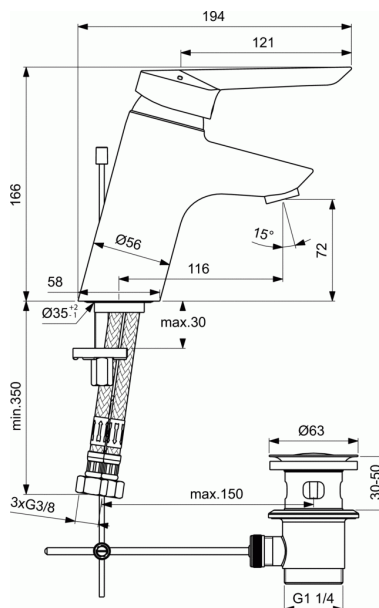

CERAPLUS

One-hole Grande basin mixer 120 mm handle ND with metal pop-up waste

One-hole Grande basin mixer 120 mm handle ND with metal pop-up waste

Low pressure (for water heaters)
Ideal Standard 47 mm ceramic cartridge with CLICK
Hot Water Temperature Control
Aerator - PCA Laminar M24x1 Full Flow; Anti-vandal
Flexible Hoses - PEX G3/8
Brass handle with red and blue indicator
Easy fix system
With pop-up waste

VARIANTS

One-hole Grande basin mixer 120 mm handle ND
without pop-up waste

B8213

FINISHES*

* AA = Chrome