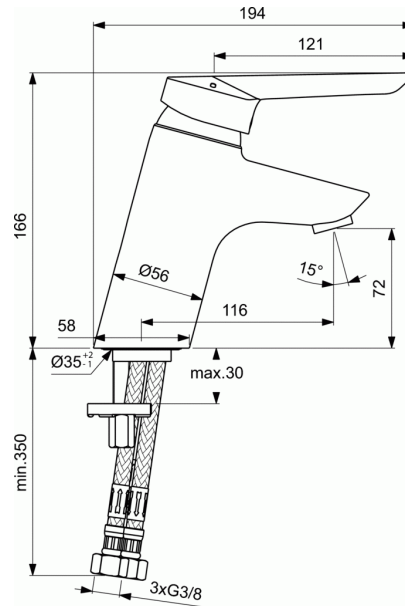

CERAPLUS

One-hole Grande basin mixer 120 mm handle ND without pop-up waste

One-hole Grande basin mixer 120 mm handle ND without pop-up waste

- Low pressure (for water heaters)
- Ideal Standard 47 mm ceramic cartridge with CLICK
- Hot Water Temperature Control
- Aerator - PCA Laminar M24x1 Full Flow; Anti-vandal
- Flexible Hoses - PEX G3/8
- Brass handle with red and blue indicator
- Easy fix system
- Without pop-up waste

VARIANTS

- One-hole Grande basin mixer 120 mm handle ND with metal pop-up waste B8214

FINISHES*

* AA = Chrome