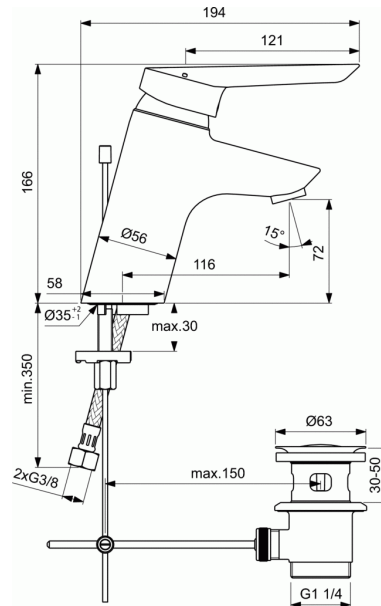

### One-hole Grande basin mixer 120 mm handle with metal pop-up waste

#### One-hole Grande basin mixer 120 mm handle with metal pop-up waste

Ideal Standard 47 mm ceramic cartridge with CLICK  
Hot Water Temperature Control  
Aerator - PCA Laminar M24x1 Full Flow; Anti-vandal  
Flexible Hoses - PEX G3/8  
Brass handle with red and blue indicator  
Easy fix system  
With pop-up waste

#### VARIANTS

One-hole Grande basin mixer 120 mm handle without pop-up waste B8211