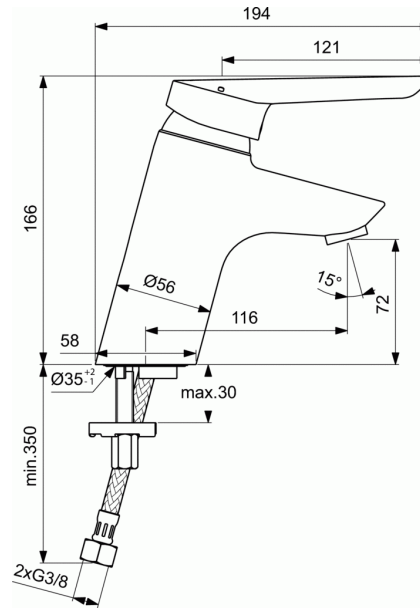

CERAPLUS

One-hole Grande basin mixer 120 mm handle without pop-up waste

One-hole Grande basin mixer 120 mm handle without pop-up waste

Ideal Standard 47 mm ceramic cartridge with CLICK Hot Water Temperature Control
Aerator - PCA Laminar M24x1 Full Flow; Anti-vandal
Flexible Hoses - PEX G3/8
Brass handle with red and blue indicator
Easy fix system
Without pop-up waste

VARIANTS

One-hole Grande basin mixer 120 mm handle with metal pop-up waste B8212

FINISHES*

* AA = Chrome