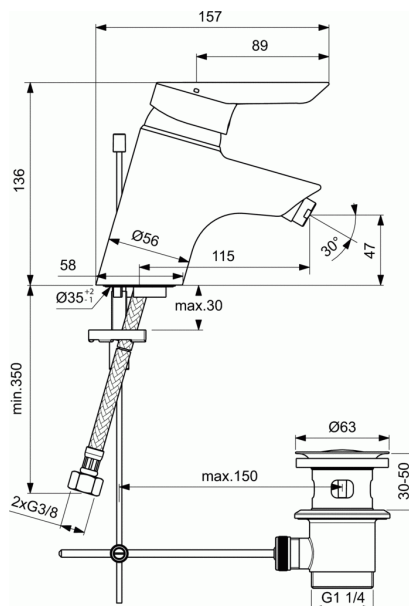

CERAPLUS

One-hole bidet mixer

One-hole bidet mixer

- Easy-Fix fixation
- Flexible hoses G3/8 for water supply system connection
- 47 mm IS Click cartridge with hot water limiter
- With pop-up waste
- Metal handle with red and blue indicator
- Anti-vandal Laminar M18x1 Full Flow aerator with ball-joint
- Comply with EN817