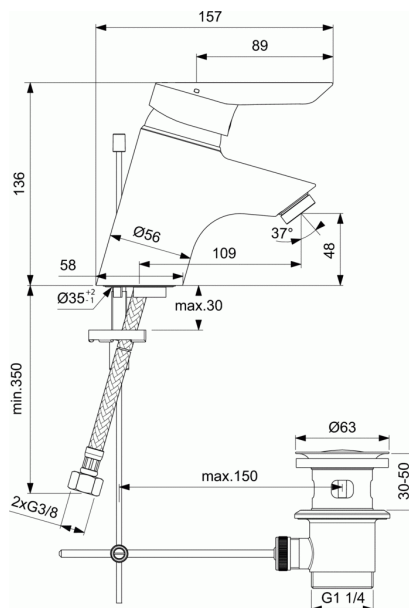

CERAPLUS

One-hole basin mixer

One-hole basin mixer

- Easy-Fix fixation
- Flexible hoses PEX G3/8 for water supply system connection
- 47 mm IS Click cartridge with hot water limiter
- With pop-up waste
- Metal handle with red and blue indicator
- Anti-vandal Laminar M24x1 Full Flow aerator
- Comply with EN817

VARIANTS

- One-hole basin mixer
- One-hole basin mixer

- B8201
- B8204

FINISHES*

* AA = Chrome

KEY FEATURES & BENEFITS