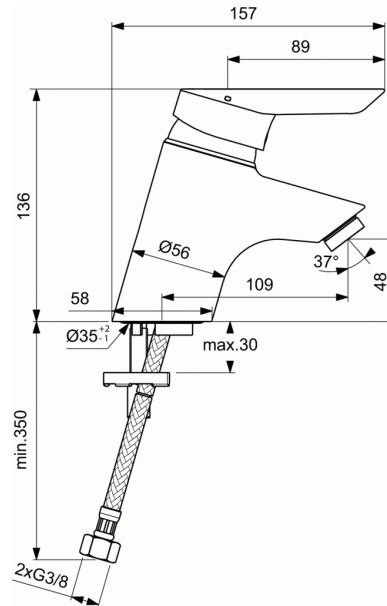

## One-hole basin mixer

### One-hole basin mixer

- Easy-Fix fixation
- Flexible hoses PEX G3/8 for water supply system connection
- 47 mm IS Click cartridge with hot water limiter
- Metal handle with red and blue indicator
- Anti-vandal Laminar M24x1 Full Flow aerator
- Comply with EN817