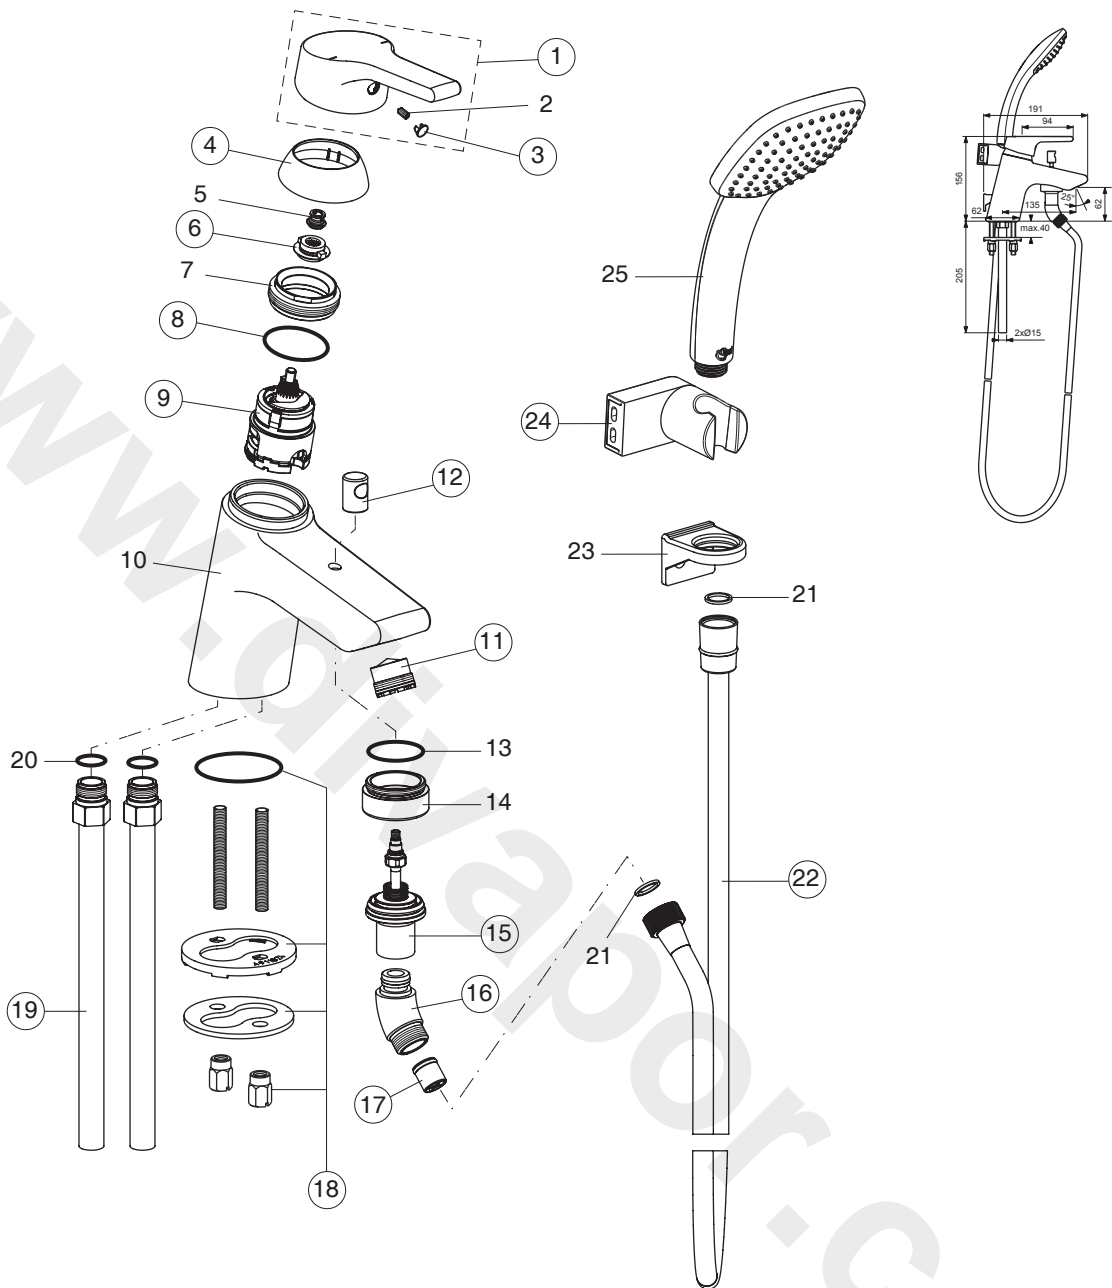

ACTIVE (B8078AA)

Pos.	Signify	Spare parts-Nr.	Quantity	Pos.	Signify	Spare parts-Nr.	Quantity
1	Lever(multiport), w/logo ISI-compl.	B960675AA	1 Pcs.	12	Pull knob	B960494AA	1 Pcs.
2	Screw M4x8		1 Pcs.	13	O-Ring \varnothing 31.47x1.778		1 Pcs.
3	Cap decorative	B960473AA	1 Pcs.	14	Nipple M36x1/M34x1.5		1 Pcs.
4	Cap	B960493AA	1 Pcs.	15	Divertor set	B960495AA	1 Set
5	Insert M6		1 Pcs.	16	Elbow set	B960496AA	1 Pcs.
6	Insert	A960034NU	1 Pcs.	17	Non return valve	A962594NU	2 Pcs.
7	Screw M43x1.5		1 Pcs.	18	Connecting set	B960492NU	1 Set
8	O-Ring \varnothing 35x3.2	A962715NU	1 Pcs.	19	Soldered asm. \varnothing 15	A960133NU	1 Pcs.
9	Multiport cartridge 40 high flow	A960145NU	1 Pcs.	20	O-Ring \varnothing 15.6x1.78		2 Pcs.
10	Body bath/shower, RM		1 Pcs.	21	Fiberring \varnothing 16x13x1.5		2 Pcs.
11	Flowstraitener cache M24x1	A960412NU	1 Pcs.	22	Flex.hose G1/2/1800mm	A963173NU	1 Pcs.
				23	Shower hose bracket		1 Pcs.
				24	Wall bracket	B960925AA	1 Pcs.
				25	Handspray, 1F, 100mm		1 Pcs.