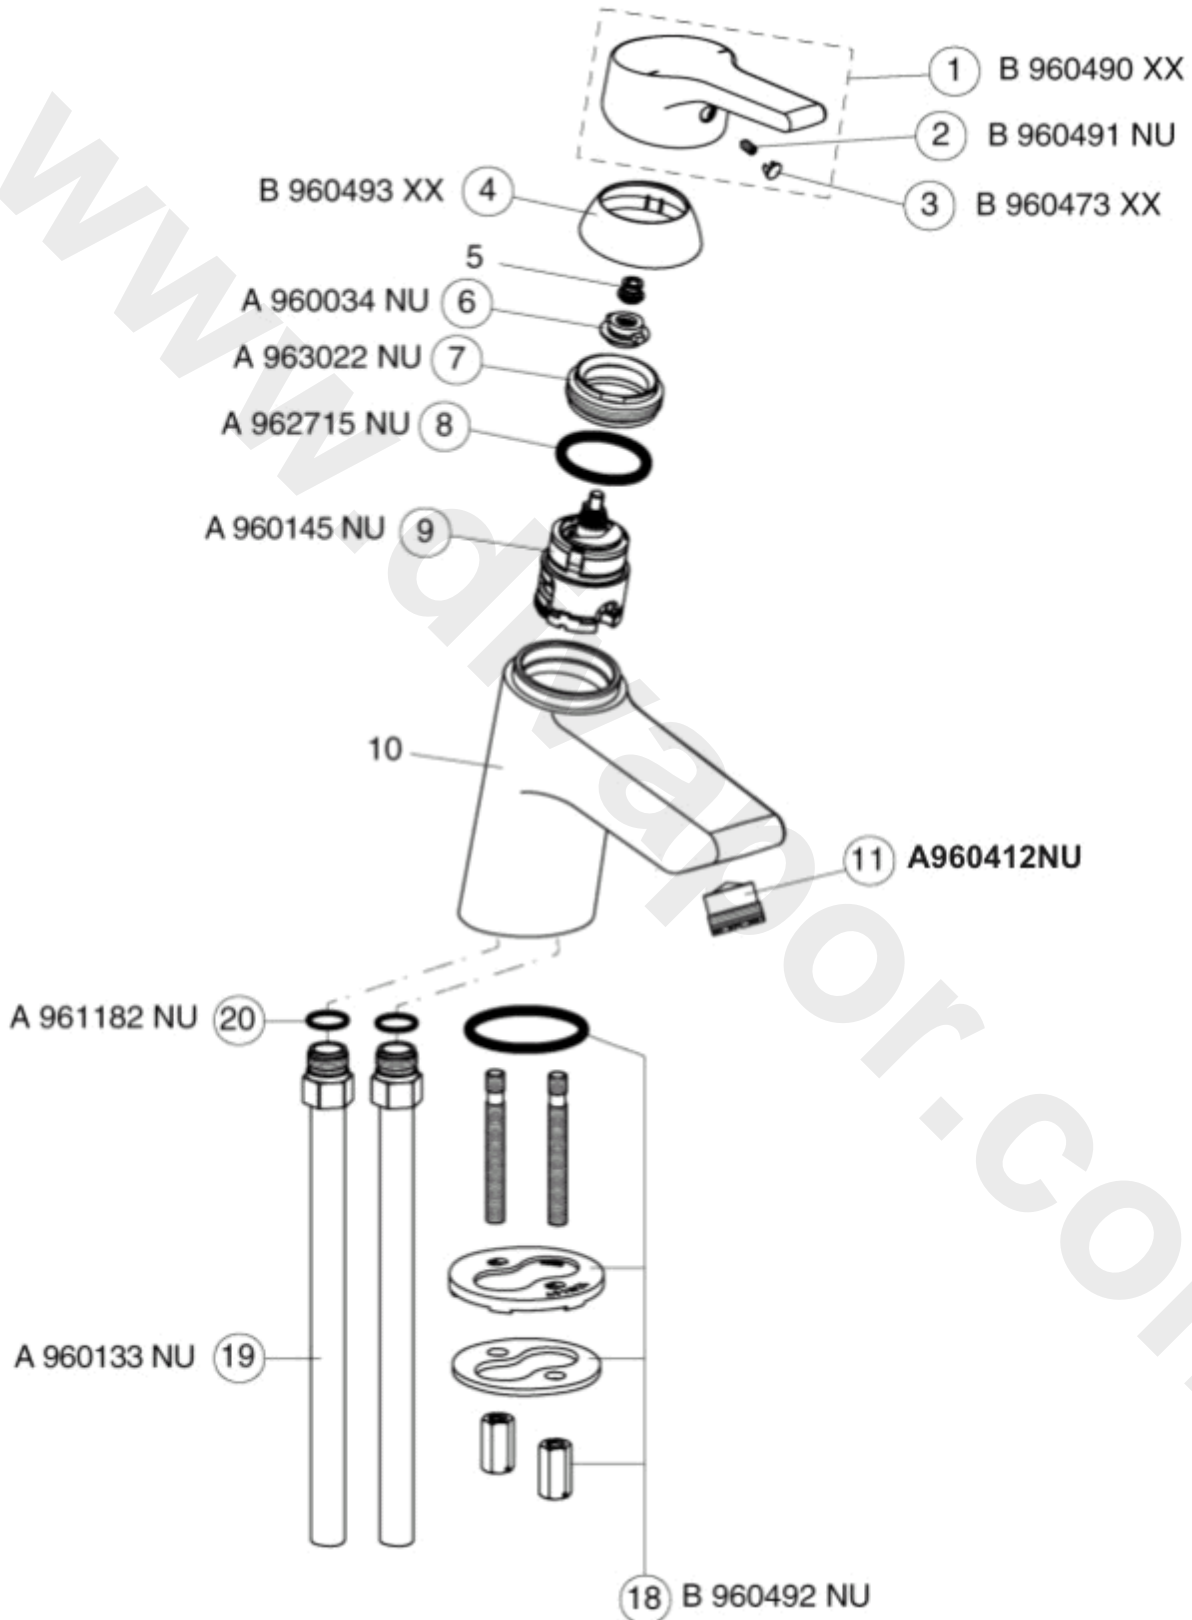

<p>

Ref.	Description	Part No.
1	Active lever set for Multiport I-S logo	B960490AA
2	Grub screw	B960491NU
3	Decorative cap chrome	B960473AA
4	Shroud	B960493AA
6	Drive insert	A960034NU
7	Cartridge retaining nut M43 X 1.5	A963022NU
8	O-ring 35 X 3	A962715NU
9	Cartridge MP40 High Flow with HW-stop	A960145NU
11	Flow straightener	A960412NU
18	Fixing set	B960492NU
19	Rigid inlet tubes 15mm od copper	A960133NU
20	O-ring	A961182NU
40	Showering station	S960164AA

NB -- colour/finish options

Chrome = AA

www.divapor.com