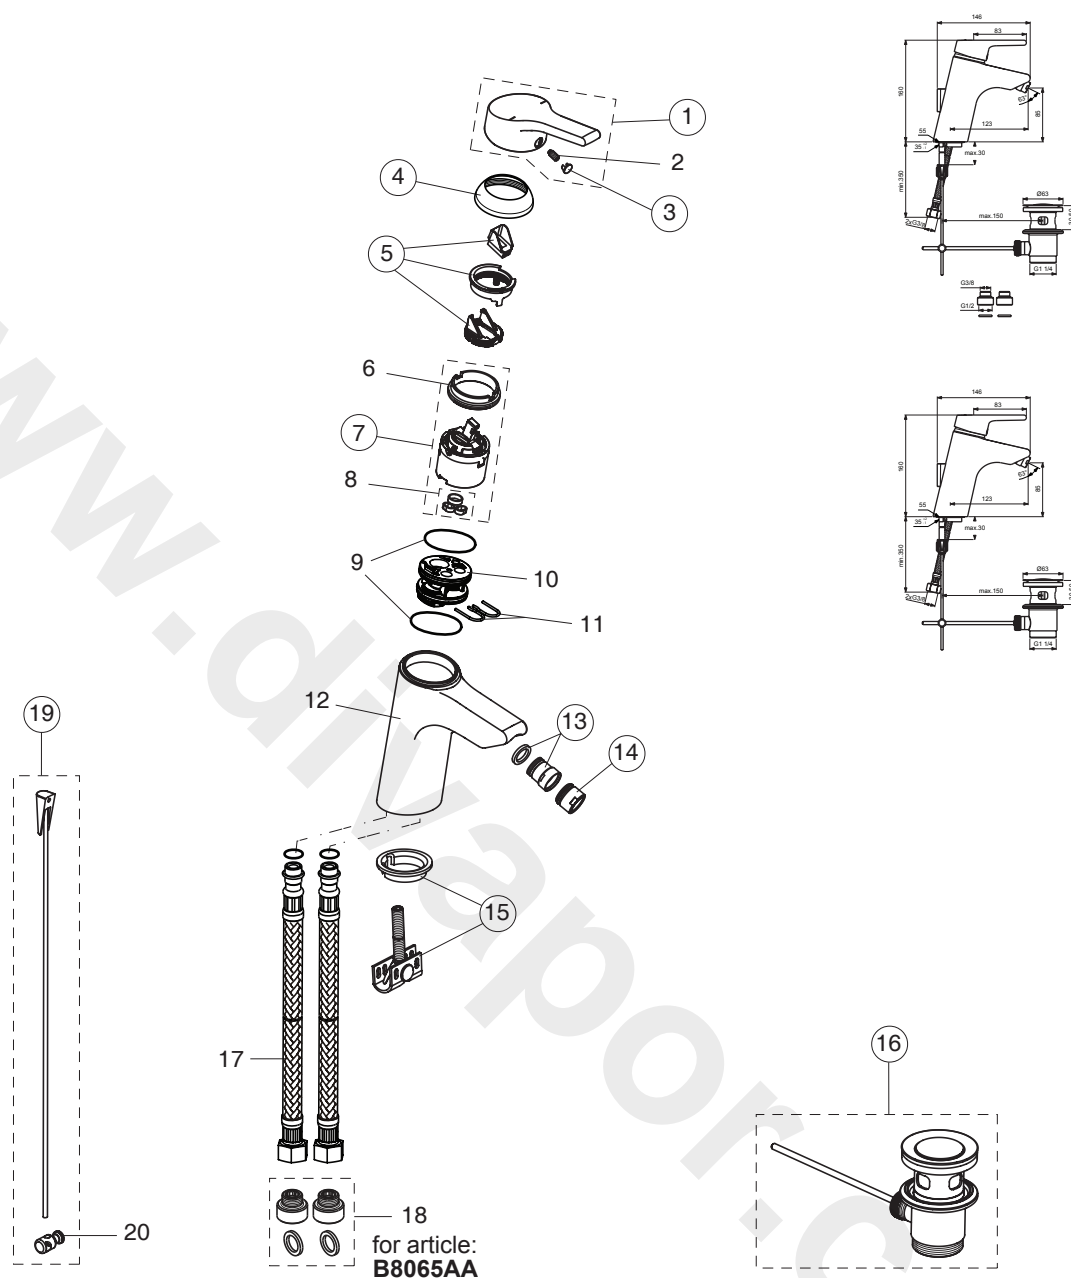

ACTIVE (B8064AA;B8065AA;B8664AA)

for article:
B8065AA

Pos.	Signify	Spare parts-Nr.	Quantity	Pos.	Signify	Spare parts-Nr.	Quantity
1	Lever,w/logo ISI-compl.	B960673AA	1 Pcs.	14	Aerator M18x1	B964902AA	1 Pcs.
2	Screw M5x10		1 Pcs.	15	Connecting set	A960949NU	1 Set
3	Cap decorative	B960473AA	1 Pcs.	16	Pop-up drain ass.	A962991AA	1 Pcs.
4+6	Cap	B960862AA	1 Pcs.	17	Flex hose F3/8-D10.5 L445mm		2 Pcs.
5	Eco click set D40	B960477NU	1 Pcs.	18	Nipple G 3/8-G 1/2-compl.		1 Set
6	Screw M43x1.5 M41x1.5		1 Pcs.	19	Pull-up rod-compl.	B960479AA	1 Set
7	Cartridge Ø40mm	B960863NU	1 Pcs.	20	Pop up waste shackle		1 Pcs.
8	O-Ring-set		1 Set				
9	O-Ring Ø35x2		2 Pcs.				
10	Manifold		1 Pcs.				
11	Clip		2 Pcs.				
12	Body bidet		1 Pcs.				
13	Swivel adaptor for alchemy mono bidet	A960019AA	1 Pcs.				