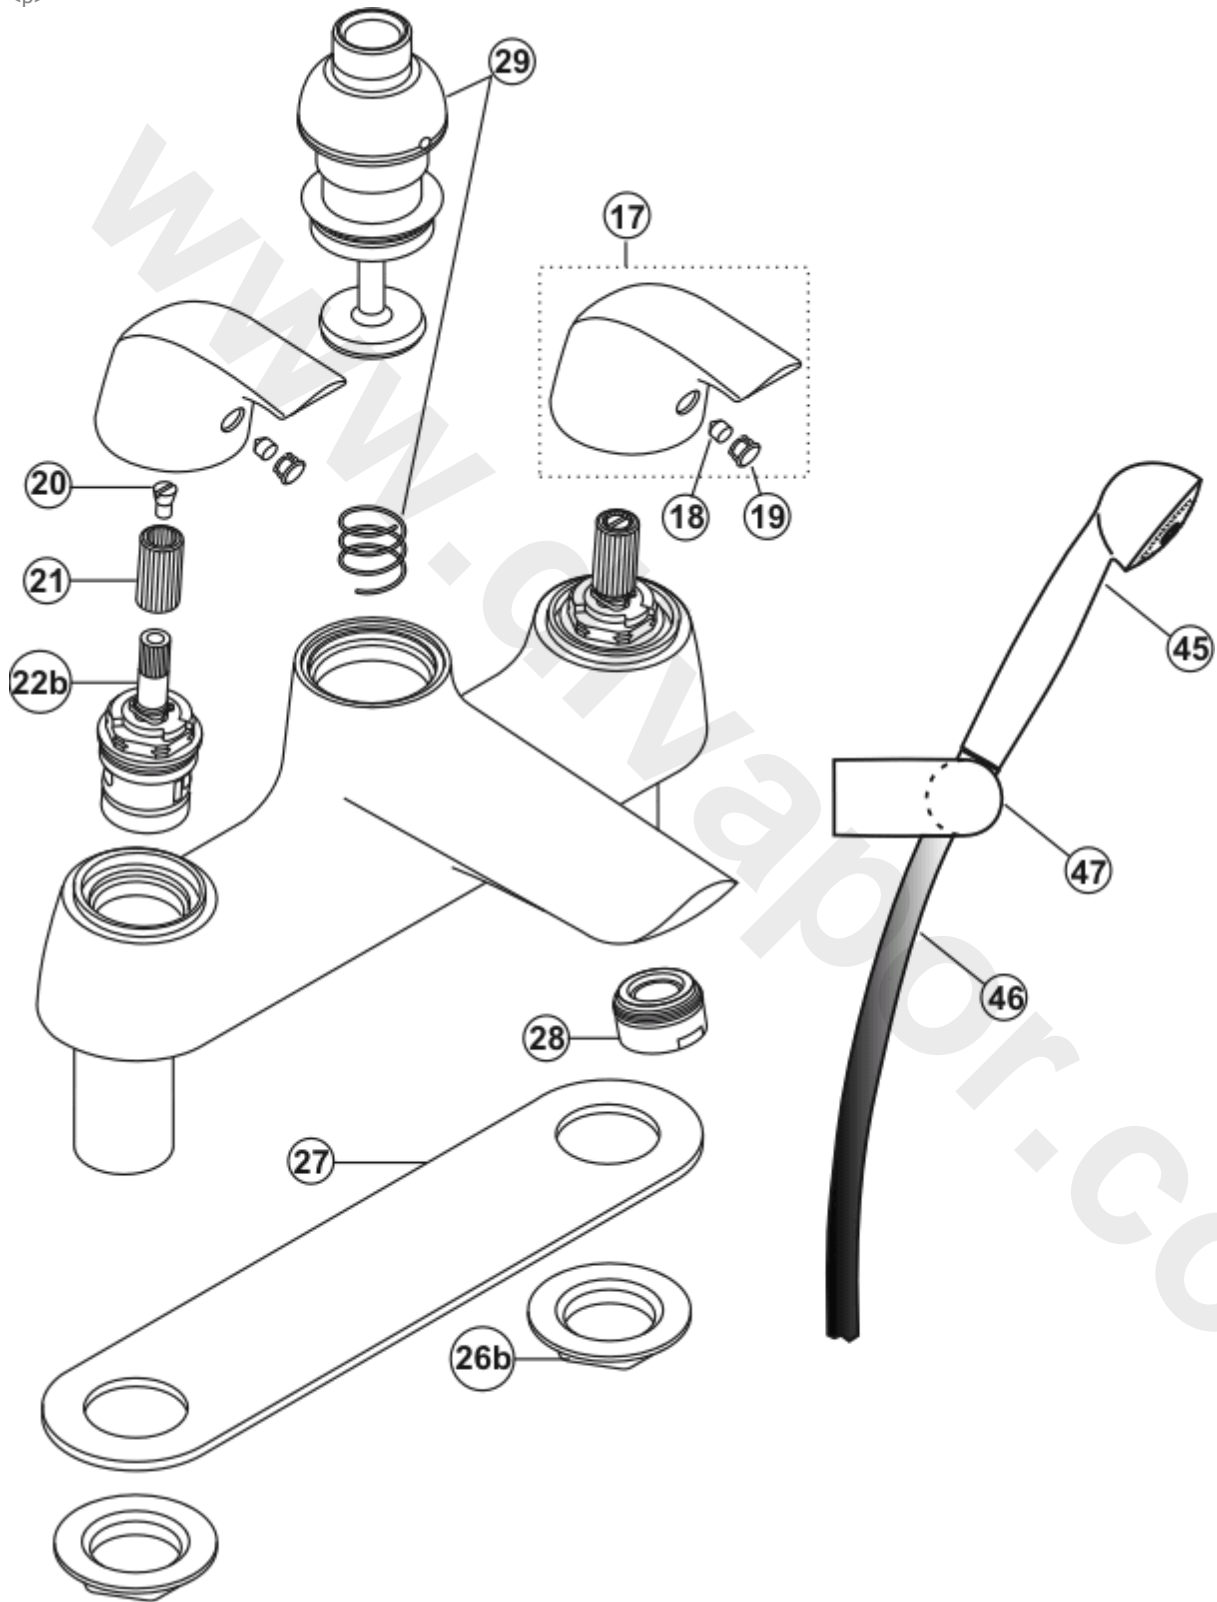

<p>

Ref.	Description	Part No.
17	Quarter turn handle complete - pair	B960515AA
18	Grub screw	B960272NU
19	Index caps - pair	E907022NU
20	Cone screw	A91831914
21	Splined drive insert - pair (Adapter)	A963196NU
22b	Quarter turn SE cartridge 3/4 *** PAIR ***	S960023NU
26b	G3/4 Back nut	B960471NU
27	Deck sealing gasket	E911706NU
28	Flow straightener	A961625AA
29	Diverter complete	B960522AA
29a	Diverter spring	E915812NU
45	Shower handspray	B950791AA11
46	Flexible shower hose	E4745AA
47	Showering station	S960164AA

NB -- colour/finish options

Chrome = AA

www.divapor.com