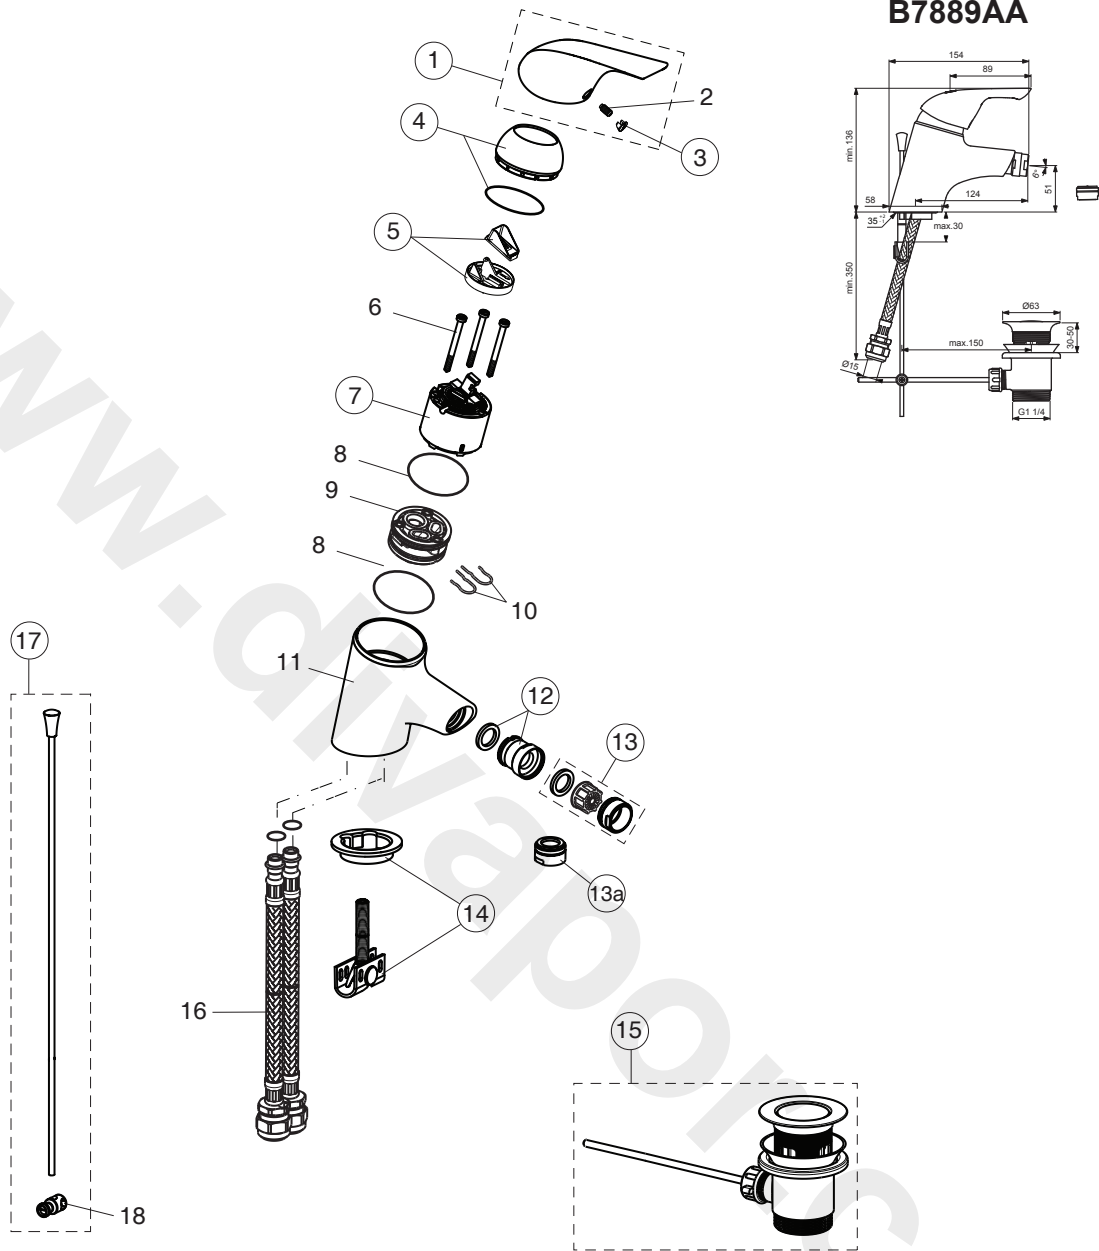

CERAPLAN NEW

B7889AA

Pos.	Signify	Spare parts-Nr.	Quantity	Pos.	Signify	Spare parts-Nr.	Quantity
1	Lever,w/logo ISI-compl.	B960704AA	1 Pcs.	14	Fixation set-top fix	B960186NU	1 Pcs.
2	Screw M5x10		1 Pcs.	15	Pop-up ass.	B960853AA	1 Pcs.
3	Cap(Blue/Red)	A963054NU	1 Pcs.	16	Flex hose G1/2-L400mm		2 Pcs.
4	Rosette-compl.	B960276AA	1 Pcs.	17	Pull-up rod-compl.	B964883AA	1 Set
5	Volume stop	A860700NU	1 Pcs.	18	Pop up waste shackle		1 Pcs.
6	Screw M4x62		3 Pcs.				
7	Cartridge Ø47mm	A960500NU	1 Pcs.				
8	O-Ring Ø44x2		2 Pcs.				
9	Manifold		1 Pcs.				
10	Clip		2 Pcs.				
11	Body bidet		1 Pcs.				
12	Ball joint M24x1	A960063AA	1 Pcs.				
13	Nozzle	A961625AA	1 Pcs.				
13a	Casc.perlator M24x1-A	A960321AA	1 Pcs.				