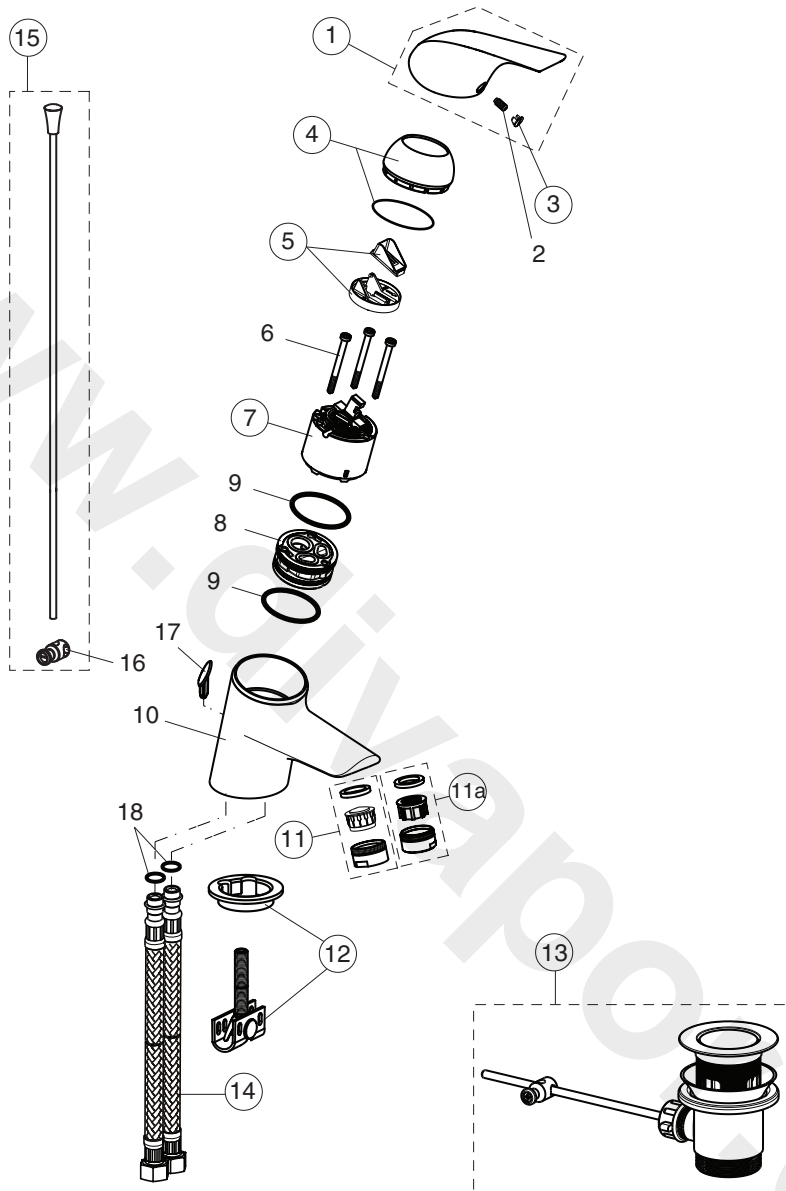

# CERAPLAN NEW (B7886AA;B7887AA)

Pos.	Signify	Spare parts-Nr.	Quantity	Pos.	Signify	Spare parts-Nr.	Quantity
1	Lever,w/logo ISI-compl.	B960704AA	1 Pcs.	12	Acad 1H bas/bid	B960186NU	1 Pcs.
2	Screw M5x10		1 Pcs.	13	fix kit parts	B960853AA	1 Pcs.
3	Cap(Blue/Red)	A963054NU	1 Pcs.	14	Pop-up ass.	B960756NU	1 Pcs.
4	Rosette-compl.	B960276AA	1 Pcs.	15	Flex hose G1/2-D10.5		
5	Volume stop	A860700NU	1 Pcs.	16	L400mm		
6	Screw M4x62		3 Pcs.	17	Pull-up rod-compl.	B964883AA	1 Set
7	Cartridge Ø 47mm	A960500NU	1 Pcs.	18	Pop up waste shackle		1 Pcs.
8	Manifold		1 Pcs.	17	End cap		1 Pcs.
9	O-RingØ44x2		2 Pcs.		(for article B7887AA)		
10	Body basin- top fix,half empty		1 Pcs.	18	O-RingØ10x2.5		2 Pcs.
11	Aerator M24x1-set	B960754AA	1 Pcs.				
11a	Flow straightener M22/M24	A962713NU	1 Pcs.				