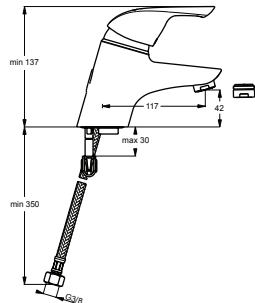

# CERAPLAN NEW (B7886AA;B7887AA)

Pos.	Signify	Spare parts-Nr.	Quantity	Pos.	Signify	Spare parts-Nr.	Quantity
1	Lever,w/logo ISI-compl.	B960704AA	1 Pcs.	12	Acad 1H bas/bid	B960186NU	1 Pcs.
2	Screw M5x10		1 Pcs.	13	fix kit parts	B960853AA	1 Pcs.
3	Cap(Blue/Red)	A963054NU	1 Pcs.	14	Pop-up ass.	B960756NU	1 Pcs.
4	Rosette-compl.	B960276AA	1 Pcs.	15	Flex hose G1/2-D10.5		
5	Volume stop	A860700NU	1 Pcs.	16	L400mm		
6	Screw M4x62		3 Pcs.	17	Pull-up rod-compl.	B964883AA	1 Set
7	Cartridge Ø 47mm	A960500NU	1 Pcs.	18	Pop up waste shackle		1 Pcs.
8	Manifold		1 Pcs.	17	End cap		1 Pcs.
9	O-RingØ44x2		2 Pcs.		(for article B7887AA)		
10	Body basin- top fix,half empty		1 Pcs.	18	O-RingØ10x2.5		2 Pcs.
11	Aerator M24x1-set	B960754AA	1 Pcs.				
11a	Flow straightener M22/M24	A962713NU	1 Pcs.				