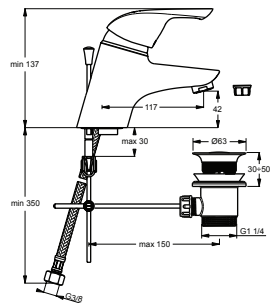

# CERAPLAN NEW (B7886AA;B7887AA)

Pos.	Signify	Spare parts-Nr.	Quantity	Pos.	Signify	Spare parts-Nr.	Quantity
1	Lever,w/logo ISI-compl.	B960704AA	1 Pcs.	12	Acad 1H bas/bid	B960186NU	1 Pcs.
2	Screw M5x10		1 Pcs.	13	fix kit parts	B960853AA	1 Pcs.
3	Cap(Blue/Red)	A963054NU	1 Pcs.	14	Pop-up ass.	B960756NU	1 Pcs.
4	Rosette-compl.	B960276AA	1 Pcs.	15	Flex hose G1/2-D10.5		
5	Volume stop	A860700NU	1 Pcs.	16	L400mm		
6	Screw M4x62		3 Pcs.	17	Pull-up rod-compl.	B964883AA	1 Set
7	Cartridge Ø 47mm	A960500NU	1 Pcs.	18	Pop up waste shackle		1 Pcs.
8	Manifold		1 Pcs.	17	End cap		1 Pcs.
9	O-RingØ44x2		2 Pcs.		(for article B7887AA)		
10	Body basin- top fix,half empty		1 Pcs.	18	O-RingØ10x2.5		2 Pcs.
11	Aerator M24x1-set	B960754AA	1 Pcs.				
11a	Flow straightener M22/M24	A962713NU	1 Pcs.				