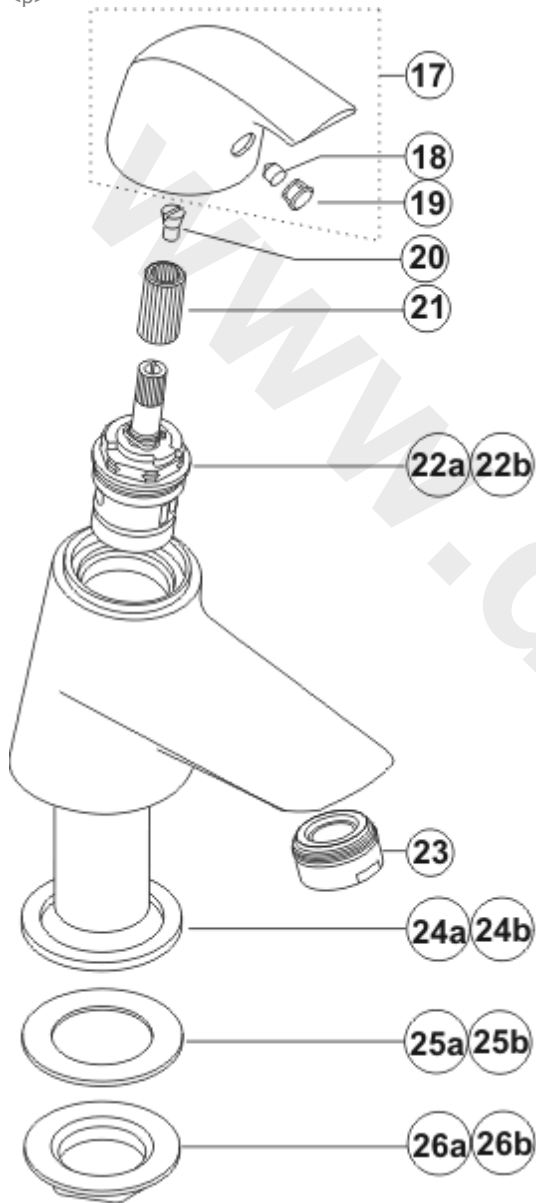

<p>

Ref.	Description
17	Quarter turn handle complete - pair
18	Grub screw
19	Index caps - pair
20	Cone screw
21	Splined drive insert - pair (Adapter)
22a	Quarter turn SE cartridge 1/2 *** PAIR ***
22b	Quarter turn SE cartridge 3/4 *** PAIR ***
23	Flow straightener
24a	Deck sealing ring (basin)
24b	Deck sealing ring (bath)
25a	Slip washer (basin)
25b	Slip washer (bath)
26a	G1/2 Back nut
26b	G3/4 Back nut

Part No.
B960515AA
B960272NU
E907022NU
A91831914
A963196NU
S960025NU
S960023NU
A961625AA
B960480NU
B960471NU
B960480NU
B960471NU
B960480NU
B960471NU

**NB -- colour/finish options**

Chrome = AA