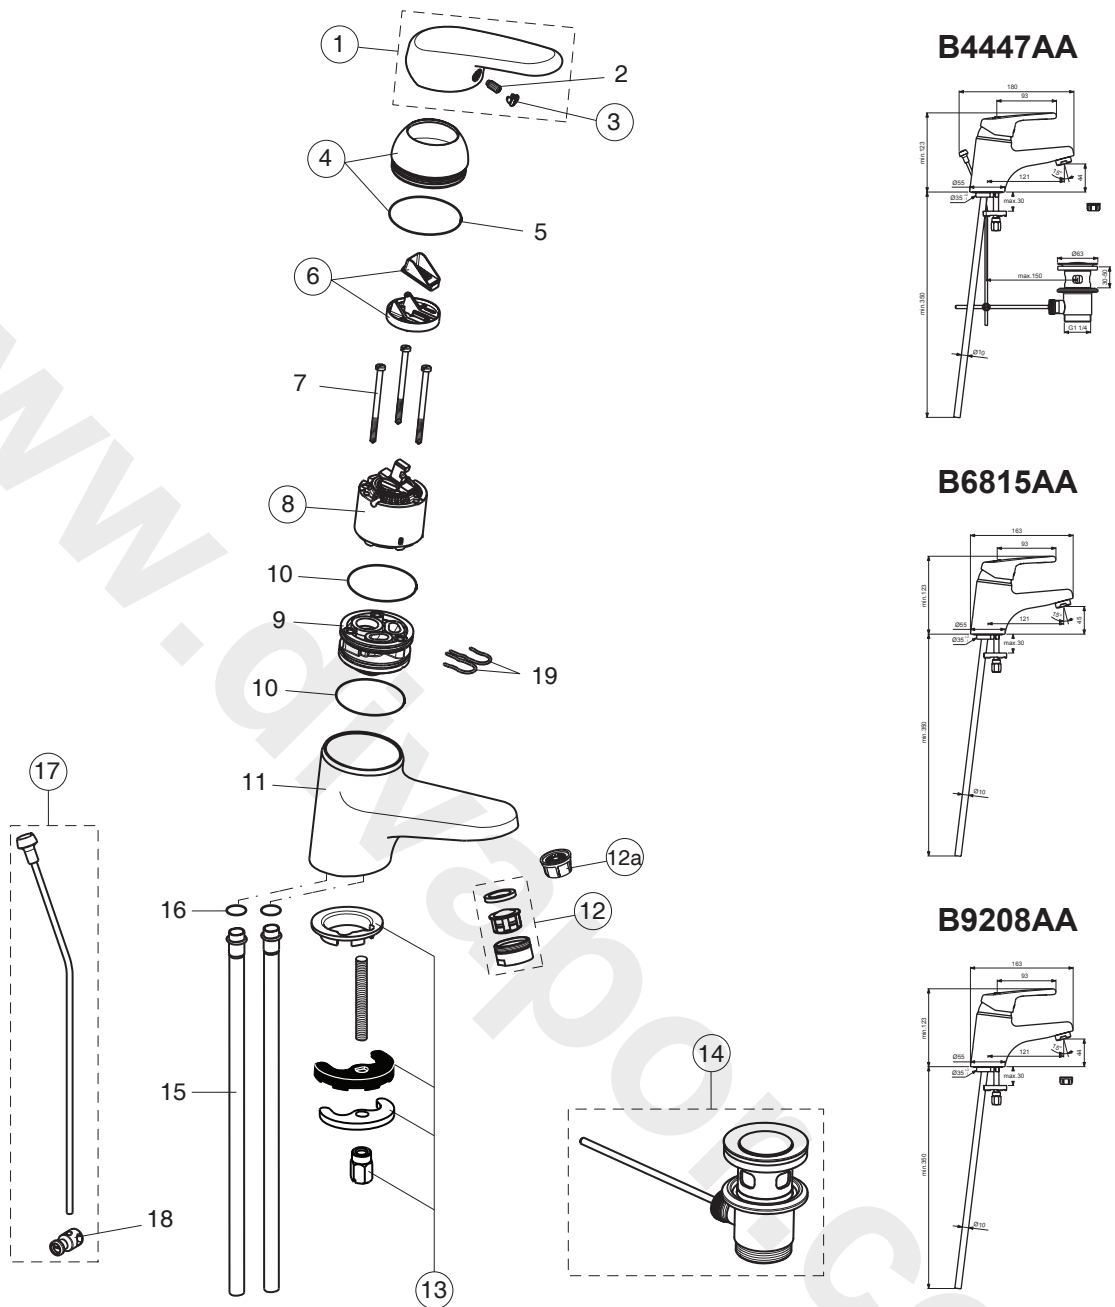

SANDRINGHAM SL

Pos.	Signify	Spare parts-Nr.	Quantity	Pos.	Signify	Spare parts-Nr.	Quantity
1	Lever,w/logo-compl.	B960345AA	1 Pcs.	12a	Reprise basin mixer nozzle	A961625AA	1 Pcs.
2	Screw M5x10		1 Pcs.	13	Connecting set	B964894NU	1 Set
3	Cap(Blue/Red)	A963054NU	1 Pcs.	14	Pop-up drain ass.	A962991AA	1 Pcs.
4	Rosette-compl.	B960276AA	1 Pcs.	15	Copper tube 10.5x10x395		2 Pcs.
5	O-Ring \varnothing 40x1		1 Pcs.	16	O-Ring \varnothing 10x2.5		2 Pcs.
6	Volume stop	A860700NU	1 Pcs.	17	Pull-up rod-compl.	A964527AA	1 Set
7	Screw M4x62		3 Pcs.	18	Pop up waste shackle		1 Pcs.
8	Cartridge \varnothing 47mm,USA	A961953NU	10 Pcs.	19	Clip		2 Pcs.
9	Manifold		1 Pcs.				
10	O-Ring \varnothing 44x2		2 Pcs.				
11	Body basin		1 Pcs.				
12	Aerator M24x1-set	B960754AA	1 Pcs.				
12a	Flow straightener M22/M24 housings	A962713NU	1 Pcs.				