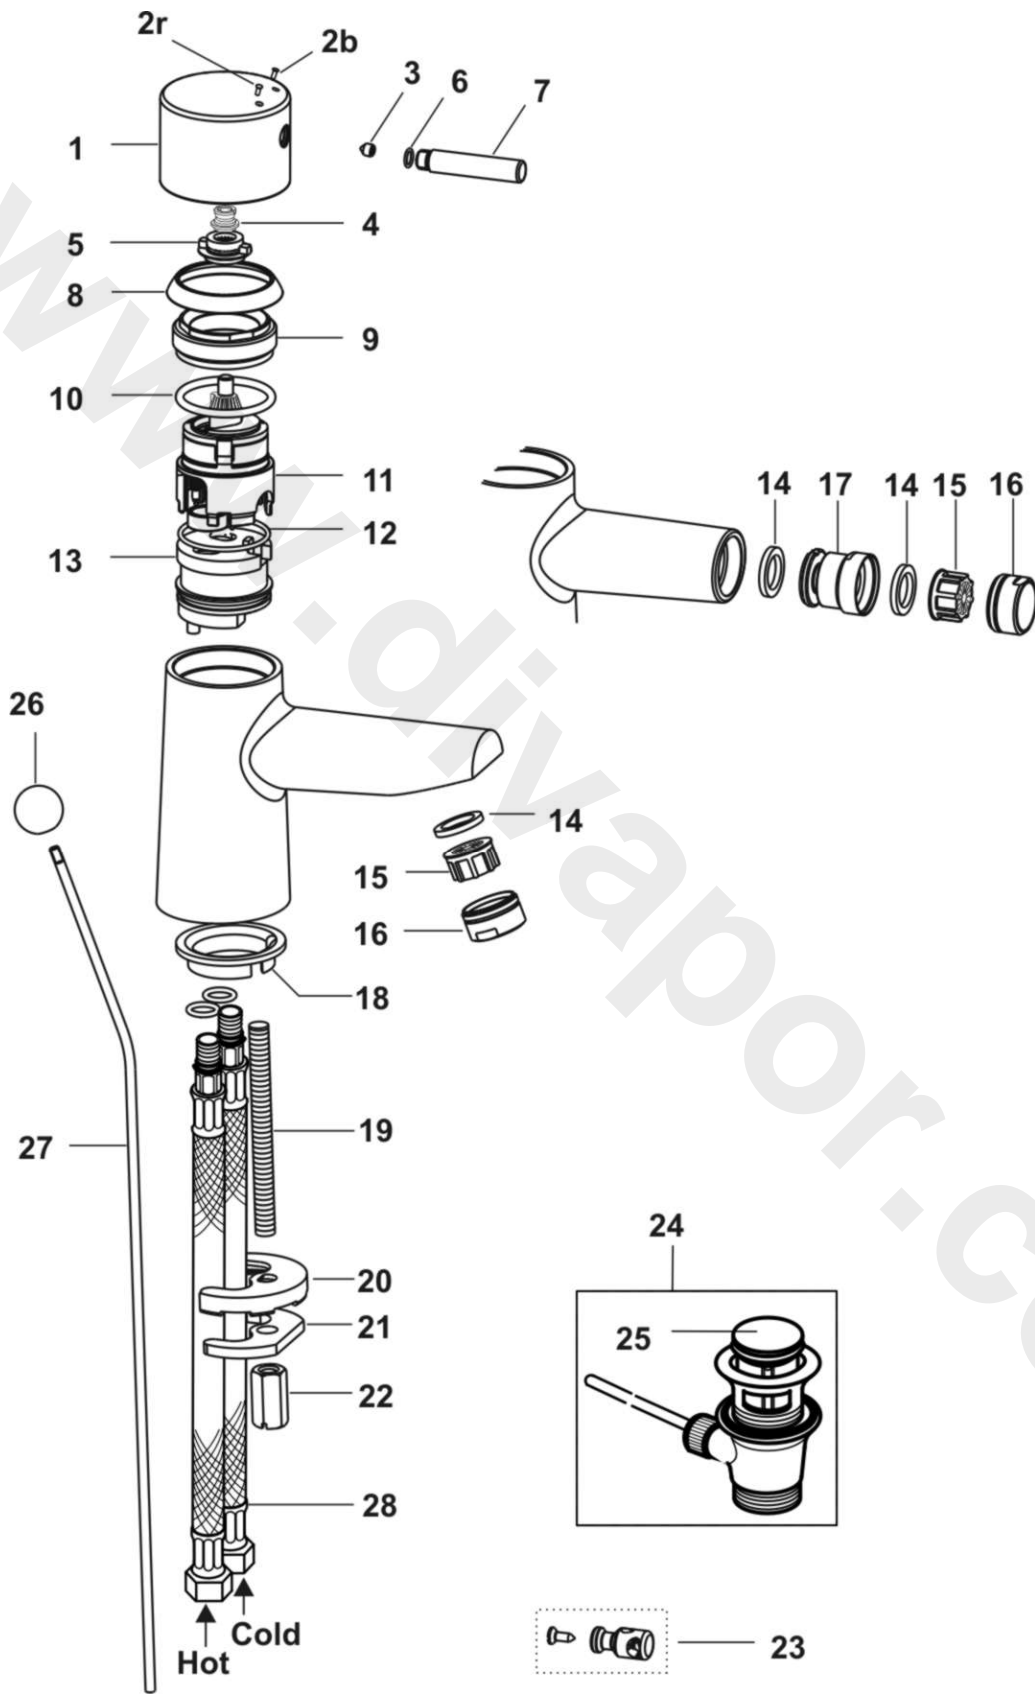

**IDEAL-STANDARD BRASSWARE**  
**CONE**  
**B5107/8 Single Lever Basin & Bidet mixer**

[www.divapor.com](http://www.divapor.com)

Ref.	Description	D Part No.	Old Part No.
1	Cone Basin SL Handle Body	B960304AA	
2	INDICATOR PIN PACK	S960059NU	
3	Grub screw	A963667NU	
4	Retaining nut	E906002NU	
5	Drive insert	E91810420	
6	Friction washer	B960303NU	
7	Handle pin	B960301AA	
8	Shroud	B960298AA	
9	Cartridge retaining nut	A961625AA	
10	Cartridge sealing o-ring	A962715NU	
11	Multiport cartridge Small	A951970NU11	
11a	Crescent shaped temperature limit stop	A962984NU	
12	O-ring	B912142	
13	Flow adapter	A904629	
14	Gasket	-	
15	Flow straightener complete	A961625AA	
15a	Aerater	A960321AA	
16	Flow straightener bezel	-	
17	Bidet swivel	A960063AA	
18	Deck sealing gasket	A960123NU	
19	Fixing stud	B917018NU	
20	Friction washer	A911942	
21	Clamping plate	A923271	
22	Sleeve nut	A90609014	
23	Pop-up rod clamp	A963404NU	
24	Pop-up waste complete	E950612AA	
25	Pop-up plug & o-ring	A961226AA	
26	Pop-up knob	E908771AA	
27	Pop-up rod	B960306AA	
28	Flexible inlet tails	S960172NU	
28a	ADAPTOR FOR FLEX.HOSE M10X1	A91811614	