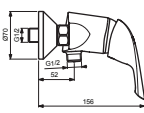

# CERAPLAN NEW

**B0558AA**  
**B3699AA**  
**B8522AA**

**B4527AA**

Pos.	Signify	Spare parts-Nr.	Quantity	Pos.	Signify	Spare parts-Nr.	Quantity
1	Lever,w/logo ISI-compl.	B960704AA	1 Pcs.	14	Nipple M19x1.5LH		2 Pcs.
	Lever,w/logo-BGFG-compl.	B960512AA	1 Pcs.	15	O-Ring Ø15.6x1.78		2 Pcs.
2	Screw M5x10		1 Pcs.	16	Coupling nut		2 Pcs.
3	Cap(Blue/Red)	A963054NU	1 Pcs.	17	Shower Tosca 1F,w/logo ISI		1 Pcs.
4	Cap	A964525AA	1 Pcs.	18	Wall bracket fixed NIKLES		1 Pcs.
5	Volume stop	A860700NU	1 Pcs.	19	Metal hose,L1500,double clenched		1 Pcs.
6	Screw M4x39		3 Pcs.	20	Fiberring Ø16x13x1.5		2 Pcs.
7	Cartridge Ø47mm	A960500NU	1 Pcs.				
8	Body shower		1 Pcs.				
9	Non return valve	A962594NU	2 Pcs.				
10	S-connection compl.		2 Pcs.				
11	S-connector G3/4		2 Pcs.				
12	Rosette	A963489AA	1 Pcs.				
13	Fibre washer		2 Pcs.				