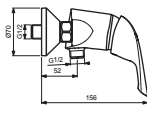

# CERAPLAN NEW

**B0558AA**  
**B3699AA**  
**B8522AA**

**B4527AA**

Pos.	Signify	Spare parts-Nr.	Quantity	Pos.	Signify	Spare parts-Nr.	Quantity
1	Lever,w/logo ISI-compl.	B960704AA	1 Pcs.	14	Nipple M19x1.5LH		2 Pcs.
	Lever,w/logo-BGFG-compl.	B960512AA	1 Pcs.	15	O-Ring Ø15.6x1.78		2 Pcs.
2	Screw M5x10		1 Pcs.	16	Coupling nut		2 Pcs.
3	Cap(Blue/Red)	A963054NU	1 Pcs.	17	Shower Tosca 1F,w/logo ISI		1 Pcs.
4	Cap	A964525AA	1 Pcs.	18	Wall bracket fixed NIKLES		1 Pcs.
5	Volume stop	A860700NU	1 Pcs.	19	Metal hose,L1500,double clenched		1 Pcs.
6	Screw M4x39		3 Pcs.	20	Fiberring Ø16x13x1.5		2 Pcs.
7	Cartridge Ø47mm	A960500NU	1 Pcs.				
8	Body shower		1 Pcs.				
9	Non return valve	A962594NU	2 Pcs.				
10	S-connection compl.		2 Pcs.				
11	S-connector G3/4		2 Pcs.				
12	Rosette	A963489AA	1 Pcs.				
13	Fibre washer		2 Pcs.				