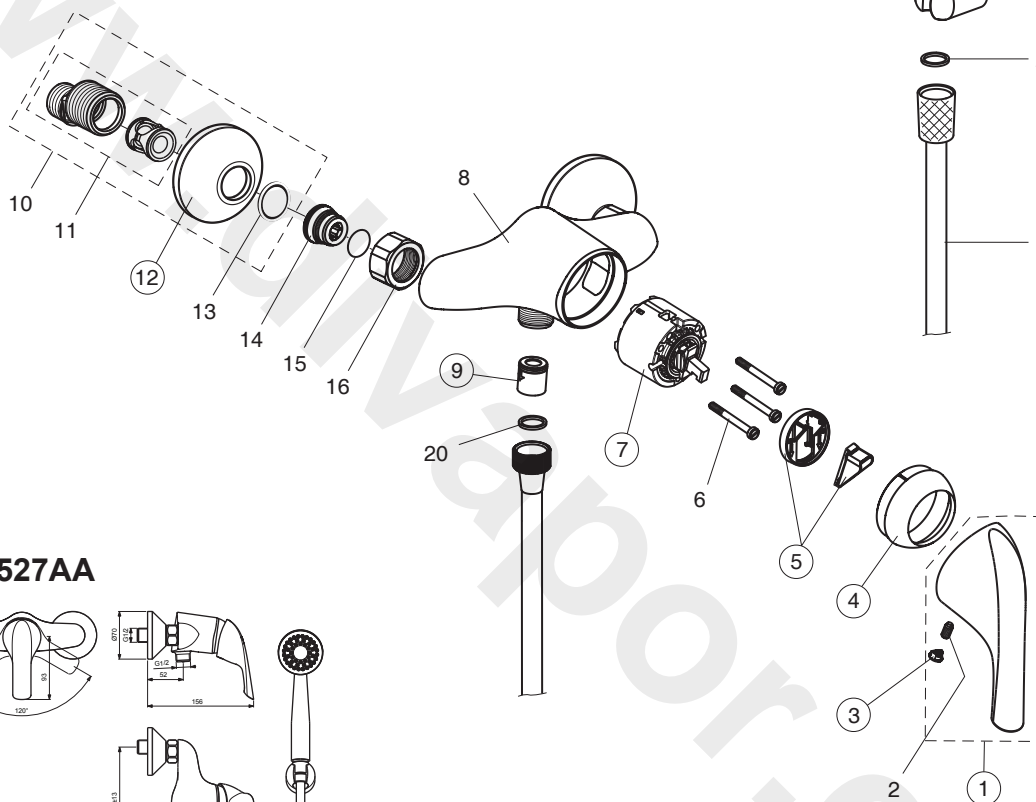

# CERAPLAN NEW

**B0558AA**  
**B3699AA**  
**B8522AA**

**B4527AA**

Pos.	Signify	Spare parts-Nr.	Quantity	Pos.	Signify	Spare parts-Nr.	Quantity
1	Lever,w/logo ISI-compl.	B960704AA	1 Pcs.	14	Nipple M19x1.5LH		2 Pcs.
	Lever,w/logo-BGFG-compl.	B960512AA	1 Pcs.	15	O-Ring Ø15.6x1.78		2 Pcs.
2	Screw M5x10		1 Pcs.	16	Coupling nut		2 Pcs.
3	Cap(Blue/Red)	A963054NU	1 Pcs.	17	Shower Tosca 1F,w/logo ISI		1 Pcs.
4	Cap	A964525AA	1 Pcs.	18	Wall bracket fixed NIKLES		1 Pcs.
5	Volume stop	A860700NU	1 Pcs.	19	Metal hose,L1500,double clenched		1 Pcs.
6	Screw M4x39		3 Pcs.	20	Fiberring Ø16x13x1.5		2 Pcs.
7	Cartridge Ø47mm	A960500NU	1 Pcs.				
8	Body shower		1 Pcs.				
9	Non return valve	A962594NU	2 Pcs.				
10	S-connection compl.		2 Pcs.				
11	S-connector G3/4		2 Pcs.				
12	Rosette	A963489AA	1 Pcs.				
13	Fibre washer		2 Pcs.				