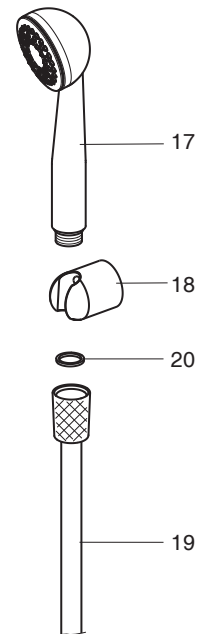

# CERAPLAN NEW

**B0558AA**  
**B3699AA**  
**B8522AA**

**B4527AA**

Pos.	Signify	Spare parts-Nr.	Quantity	Pos.	Signify	Spare parts-Nr.	Quantity
1	Lever,w/logo ISI-compl.	B960704AA	1 Pcs.	14	Nipple M19x1.5LH		2 Pcs.
	Lever,w/logo-BGFG-compl.	B960512AA	1 Pcs.	15	O-Ring Ø15.6x1.78		2 Pcs.
2	Screw M5x10		1 Pcs.	16	Coupling nut		2 Pcs.
3	Cap(Blue/Red)	A963054NU	1 Pcs.	17	Shower Tosca 1F,w/logo ISI		1 Pcs.
4	Cap	A964525AA	1 Pcs.	18	Wall bracket fixed NIKLES		1 Pcs.
5	Volume stop	A860700NU	1 Pcs.	19	Metal hose,L1500,double clenched		1 Pcs.
6	Screw M4x39		3 Pcs.	20	Fiberring Ø16x13x1.5		2 Pcs.
7	Cartridge Ø47mm	A960500NU	1 Pcs.				
8	Body shower		1 Pcs.				
9	Non return valve	A962594NU	2 Pcs.				
10	S-connection compl.		2 Pcs.				
11	S-connector G3/4		2 Pcs.				
12	Rosette	A963489AA	1 Pcs.				
13	Fibre washer		2 Pcs.				