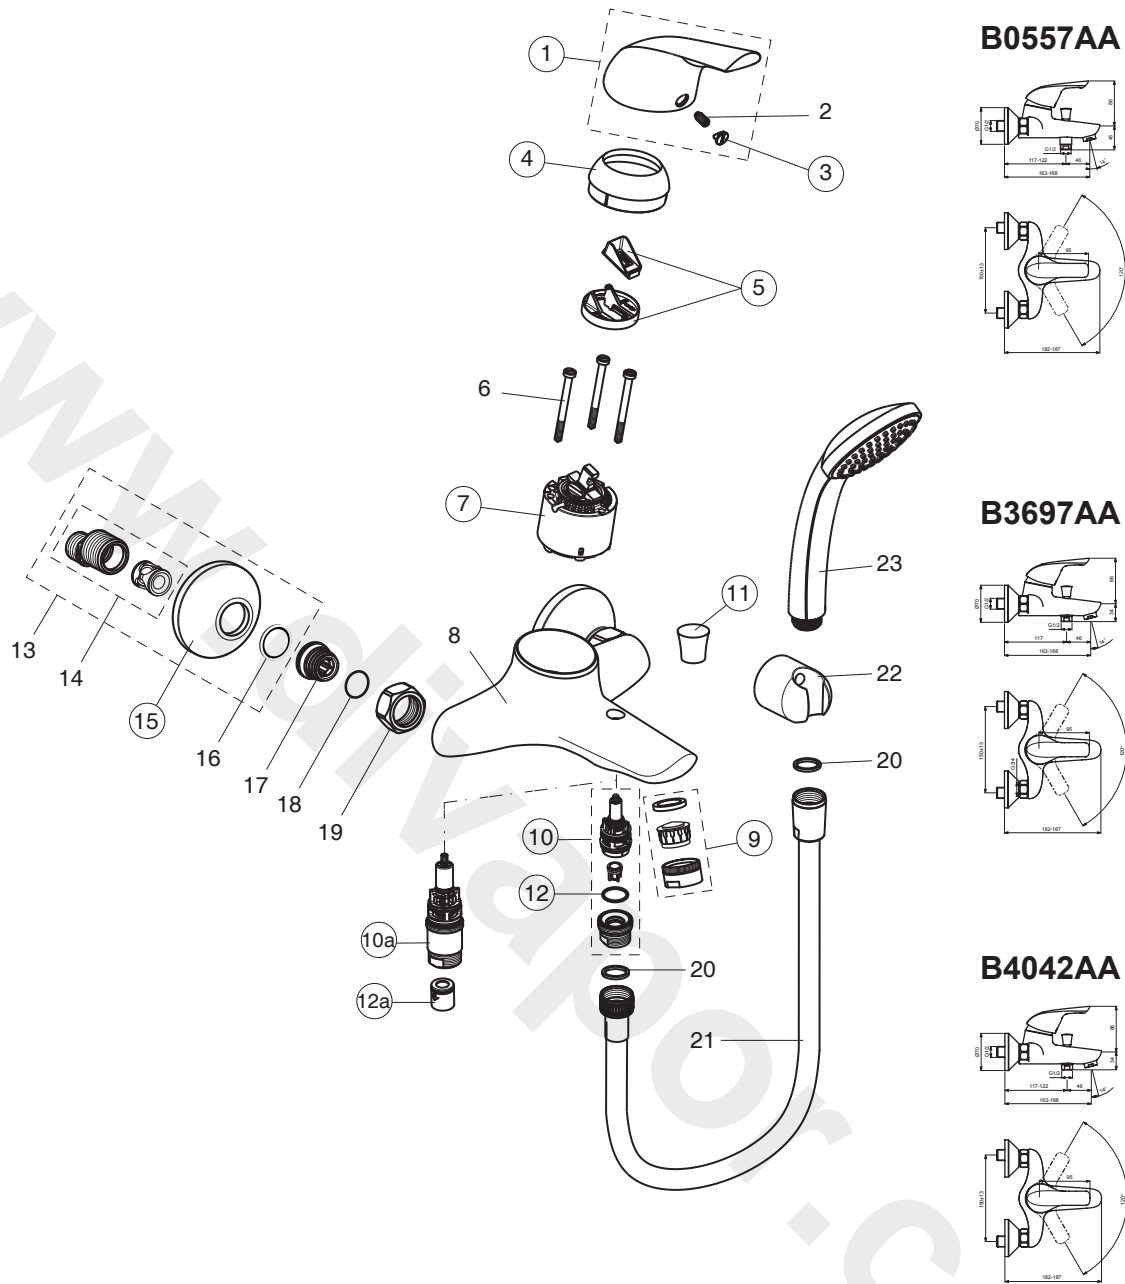

CERAPLAN NEW

Pos.	Signify	Spare parts-Nr.	Quantity	Pos.	Signify	Spare parts-Nr.	Quantity
1	Lever,w/logo ISI-compl.	B960704AA	1 Pcs.	13	S-connection compl.		1 Pcs.
2	Screw M5x10		1 Pcs.	14	S-connector G3/4		2 Pcs.
3	Cap(Blue/Red)	A963054NU	1 Pcs.	15	Rosette	A963489AA	1 Pcs.
4	Cap	A964525AA	1 Pcs.	16	Fibre washer for non-return valve		2 Pcs.
5	Volume stop	A860700NU	1 Pcs.	17	Nipple M19x1.5LH		2 Pcs.
6	Screw M4x39		3 Pcs.	18	O-Ring Ø15.6x1.78		2 Pcs.
7	Cartridge Ø47mm	A960500NU	1 Pcs.	19	Coupling nut		2 Pcs.
8	Body bath/shower		1 Pcs.	20	Fiberring Ø16x13x1.5		2 Pcs.
9	Casc. perlator M24x1-C	A961132AA	1 Pcs.	21	Shower hose,L1500, double clenched		1 Pcs.
10	Diverter automatic	B960167AA	1 Pcs.	22	Wall bracket fixed		1 Pcs.
10a	Diverter manual	B960168AA	1 Pcs.	23	Shower 1F,80mm,8 l/min		1 Pcs.
11	Diverter cap	B960655AA	1 Pcs.				
12	Rv-patrone	A960944NU	2 Pcs.				
12a	Non return valve	A962594NU	2 Pcs.				