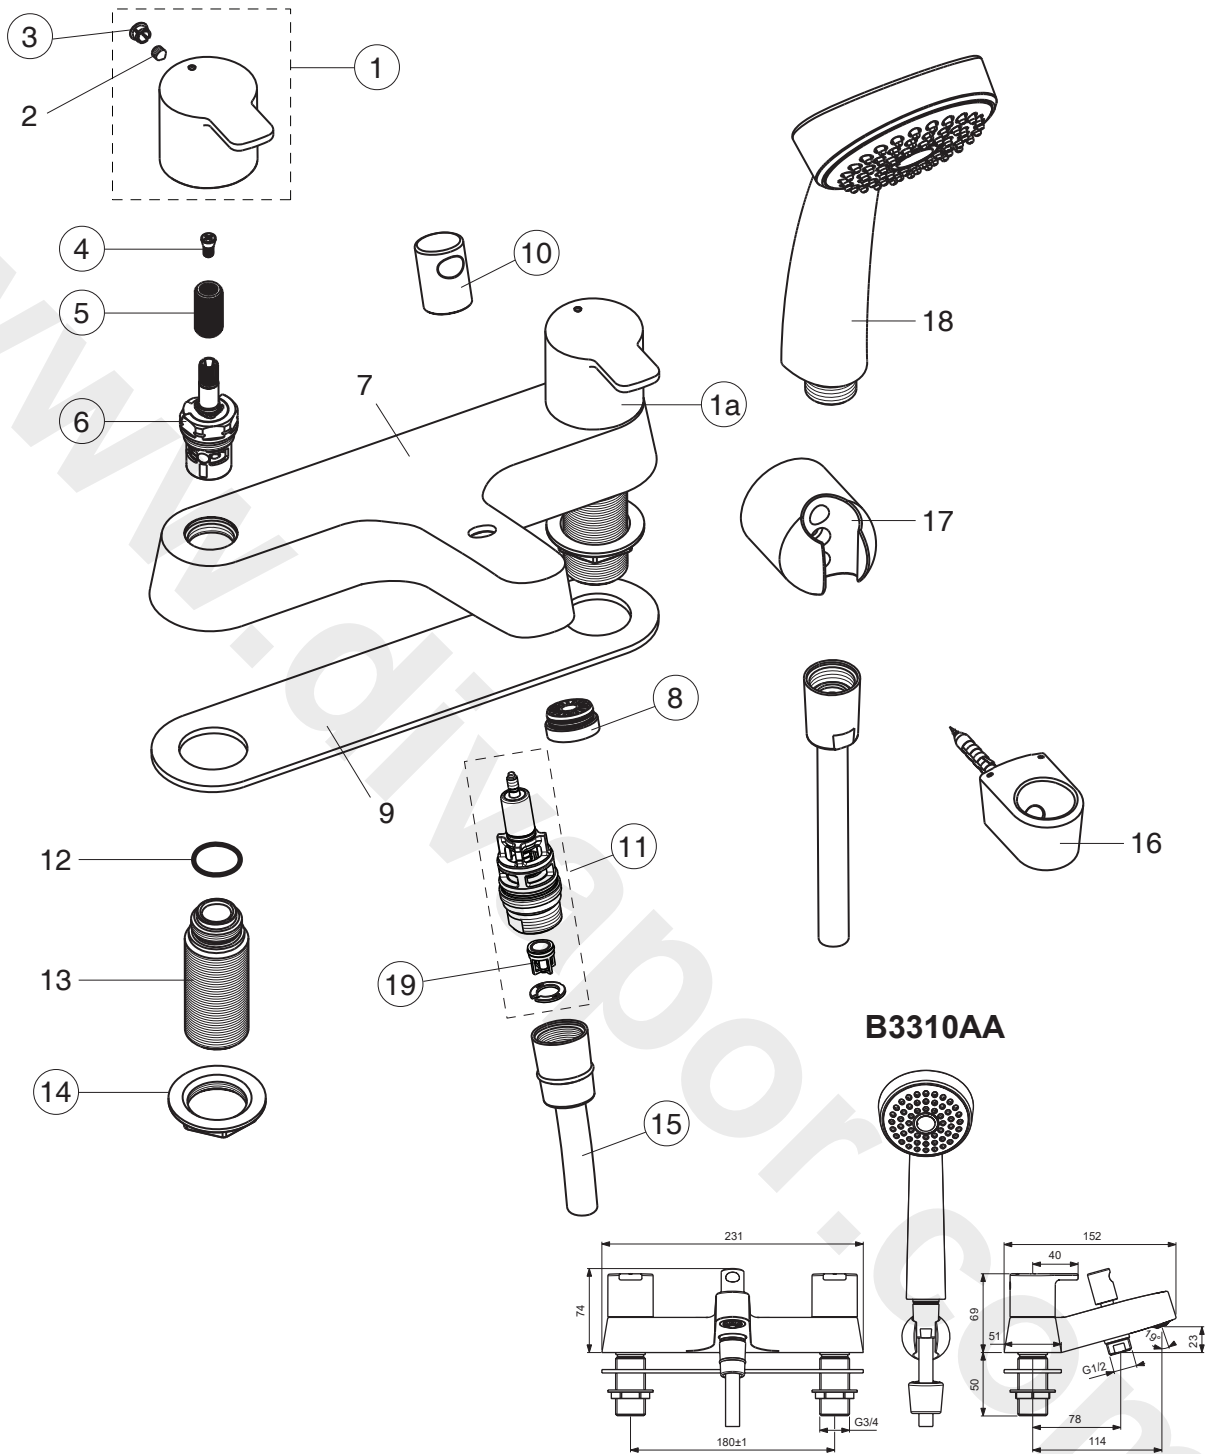

# SANDRINGHAM 21

*Armitage  
Shanks*

Pos.	Signify	Spare parts-Nr.	Quantity	Pos.	Signify	Spare parts-Nr.	Quantity
1	Handle, w/logo-red	B961412AA	1 Set	13	Connector G3/4"		2 Pcs.
1a	Handle, w/logo-blue	B961411AA	1 Set	14	Brass backnut G3/4"	E960111NU	1 Pcs.
2	Screw M5x6		2 Pcs.	15	Hose flexible L1350	E4745AA	1 Pcs.
3	Block cap	A961157AA	1 Pcs.	16	Shower hose bracket		1 Pcs.
4	Screw M4	A961337NU	1 Pcs.	17	Wall hook for hand shower		1 Pcs.
5	Griff-insert	A963196NU	2 Pcs.	18	Handspray 80mm, 1F, ECO		1 Pcs.
6	Cartridge G1/2", a-c/w open	A963003NU	1 Pcs.	19	Rv-patrone	A960944NU	2 Pcs.
	Cartridge G1/2", c/w open	A963004NU	1 Pcs.				
7	Body bath/shower		1 Pcs.				
8	Streamline G3/4"	S9595NU	1 Pcs.				
9	Base gasket		1 Pcs.				
10	Pull knob	B960481AA	1 Pcs.				
11	Diverter manual	B960168AA	1 Pcs.				
12	O-Ring Ø18.2x1.7		2 Pcs.				