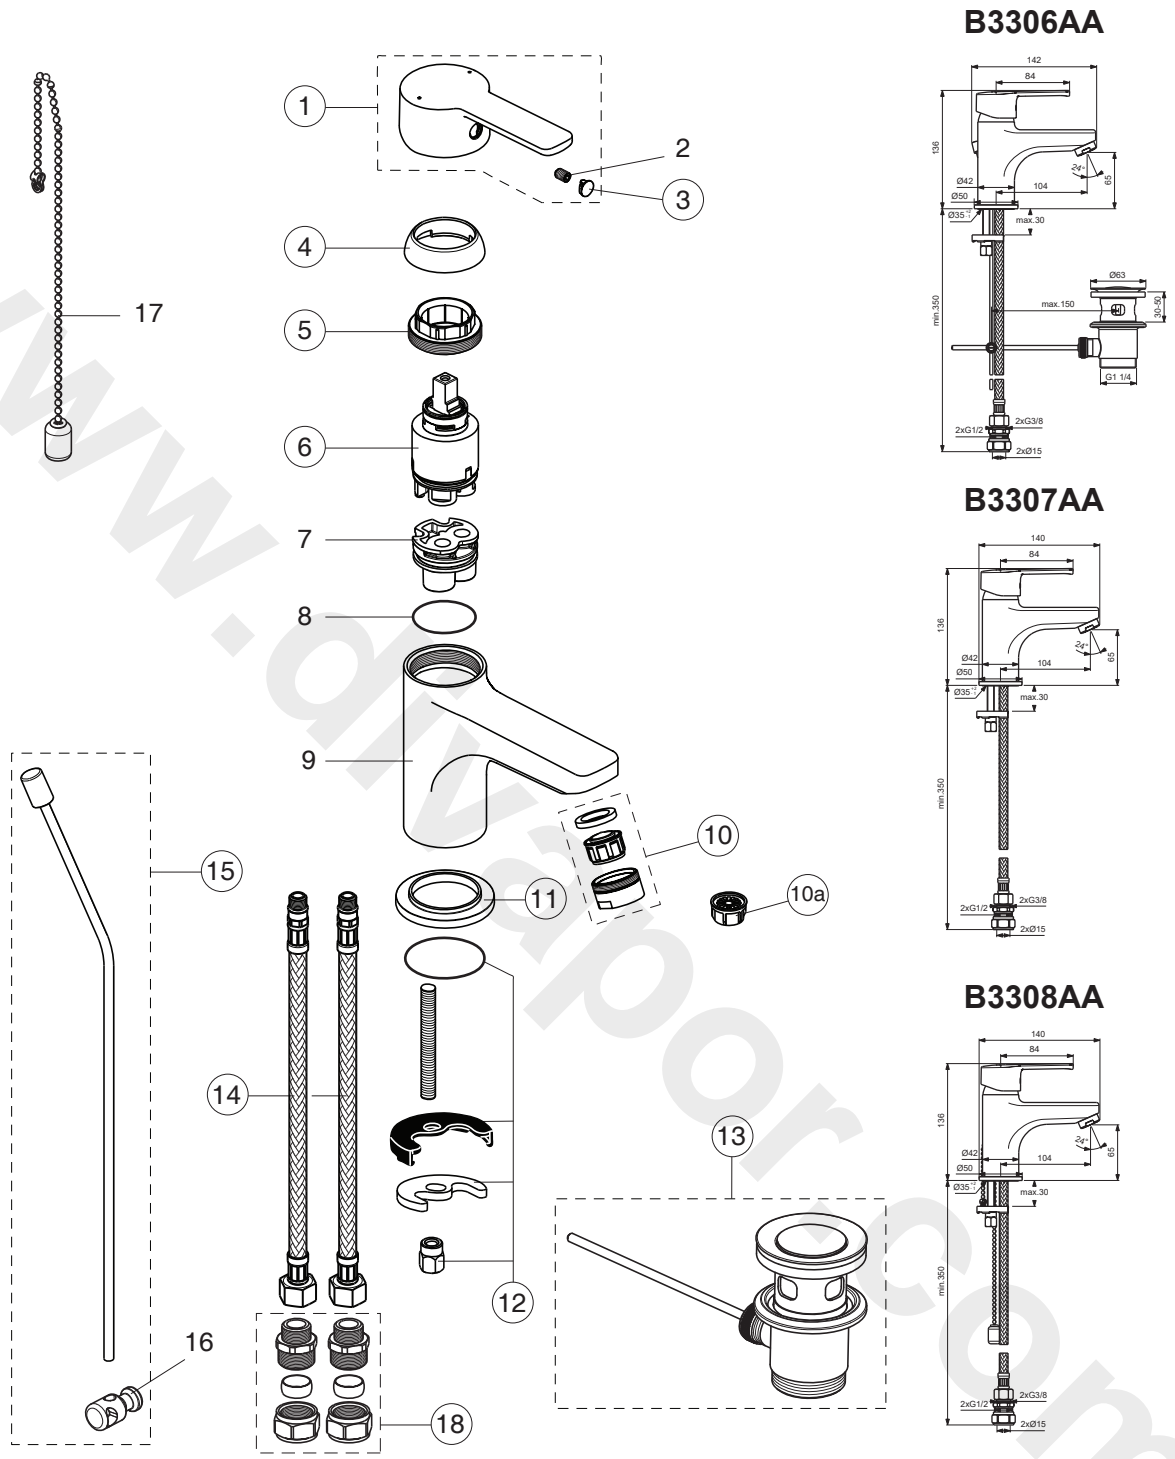

# SANDRINGHAM 21

*Armitage  
Shanks*

Pos.	Signify	Spare parts-Nr.	Quantity	Pos.	Signify	Spare parts-Nr.	Quantity
1	Lever, w/logo-compl.	B961413AA	1 Pcs.	14	Flex pexhose G3/8 M10x1/L400mm	B960474NU	1 Pcs.
2	Screw M5x8		1 Pcs.	15	Pop up waste-compl.	B960915AA	1 Pcs.
3	Cap decorative	B960473AA	1 Pcs.	16	Pop up waste shackle		1 Pcs.
4	Cap	B964697AA	1 Pcs.	17	Beaded chain L460mm		1 Pcs.
5	Screw M38x1.5	B961474NU	1 Pcs.	18	Connector G3/8, Ø15-set	B960845NU	1 Set
6	Cartridge Ø35mm	B961479NU	1 Pcs.				
7	Manifold		1 Pcs.				
8	O-Ring Ø27.6x2.4		1 Pcs.				
9	Body basin		1 Pcs.				
10	Aerator M24x1	B960754AA	1 Pcs.				
10a	Flow straightener M22/M24	A962713NU	1 Pcs.				
11	Rosette decorative	B960712AA	1 Pcs.				
12	Connecting set	B964702NU	1 Pcs.				
13	Pop-up drain ass.	A962991AA	1 Pcs.				