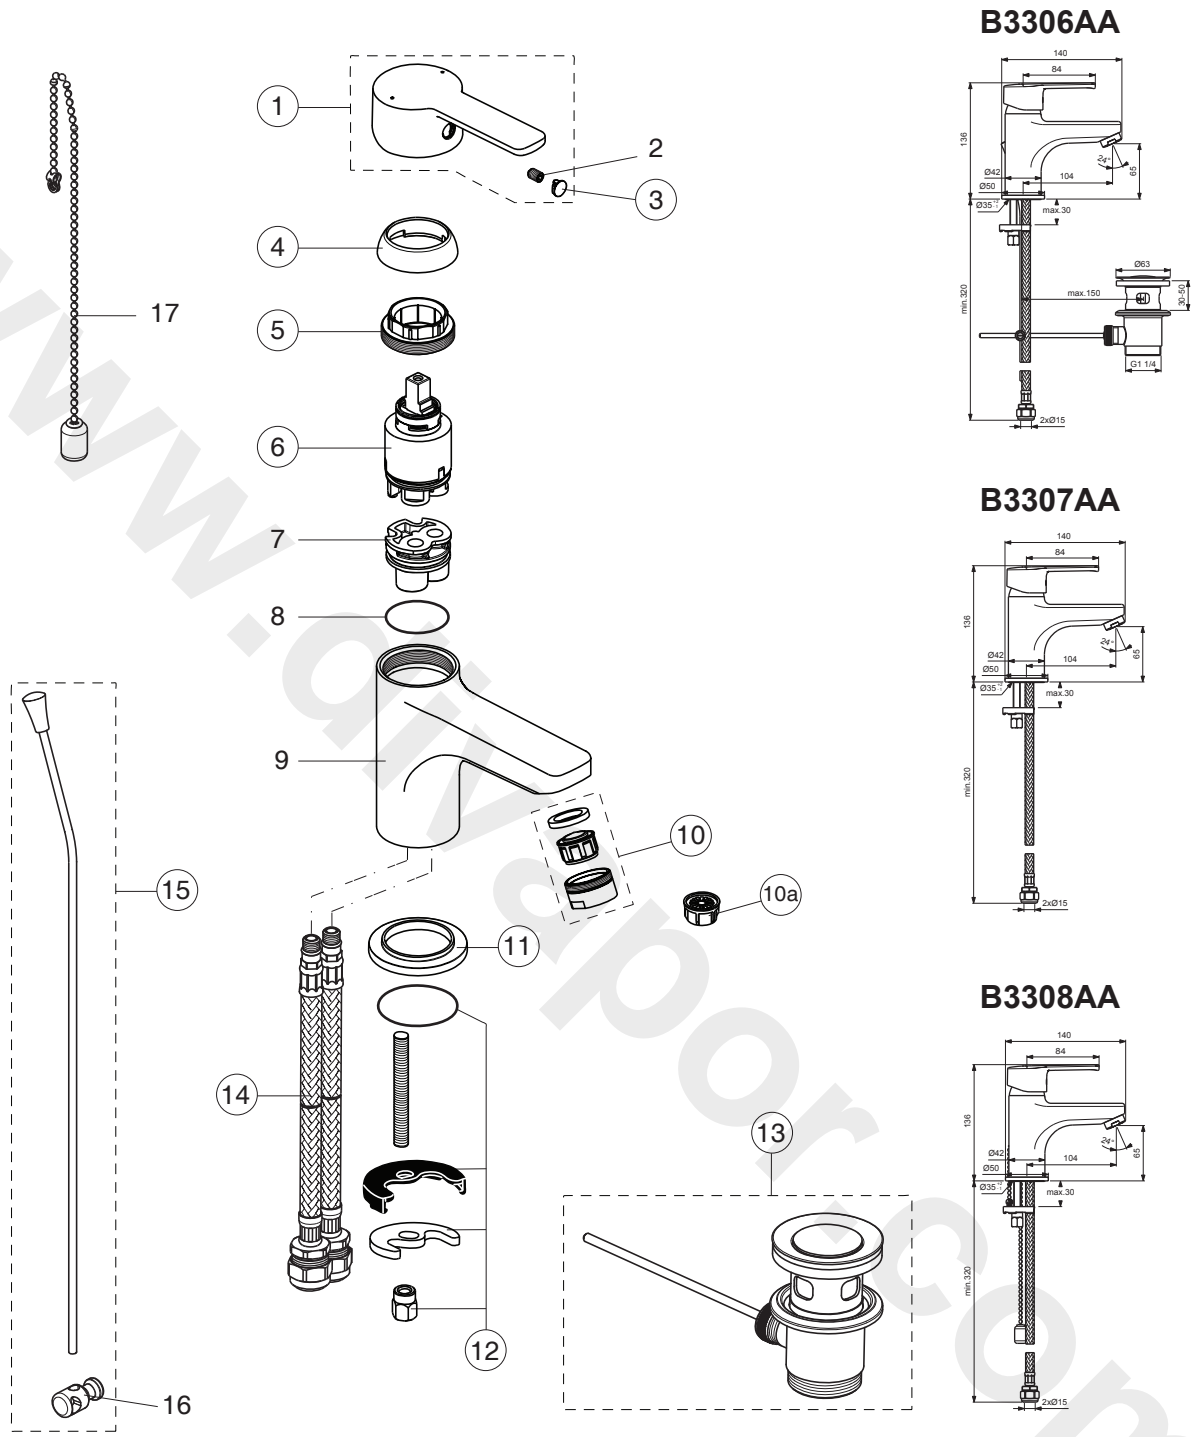

SANDRINGHAM 21

*Armitage
Shanks*

Pos.	Signify	Spare parts-Nr.	Quantity	Pos.	Signify	Spare parts-Nr.	Quantity
1	Lever, w/logo-compl.	B961413AA	1 Pcs.	13	Pop-up drain ass.	A962991AA	1 Pcs.
2	Screw M5x8		1 Pcs.	14	Flex pexhose G1/2	B960511NU	1 Pcs.
3	Cap decorative	B960473AA	1 Pcs.	15	M10x1/Ø15/L380mm		
4	Cap	B964697AA	1 Pcs.	16	Pop up waste-compl.	B960691AA	1 Pcs.
5	Screw M37x1.5	B964698NU	1 Pcs.	17	Pop up waste shackle		
6	Cartridge Ø35mm, w/hot limit stop	A960569NU	1 Pcs.		Beaded chain L460mm		1 Pcs.
7	Manifold		1 Pcs.				
8	O-Ring Ø27.6x2.4		1 Pcs.				
9	Body basin		1 Pcs.				
10	Aerator M24x1	B960754AA	1 Pcs.				
10a	Flow straightener M22/M24	A962713NU	1 Pcs.				
11	Rosette decorative	B960712AA	1 Pcs.				
12	Connecting set	B964702NU	1 Pcs.				