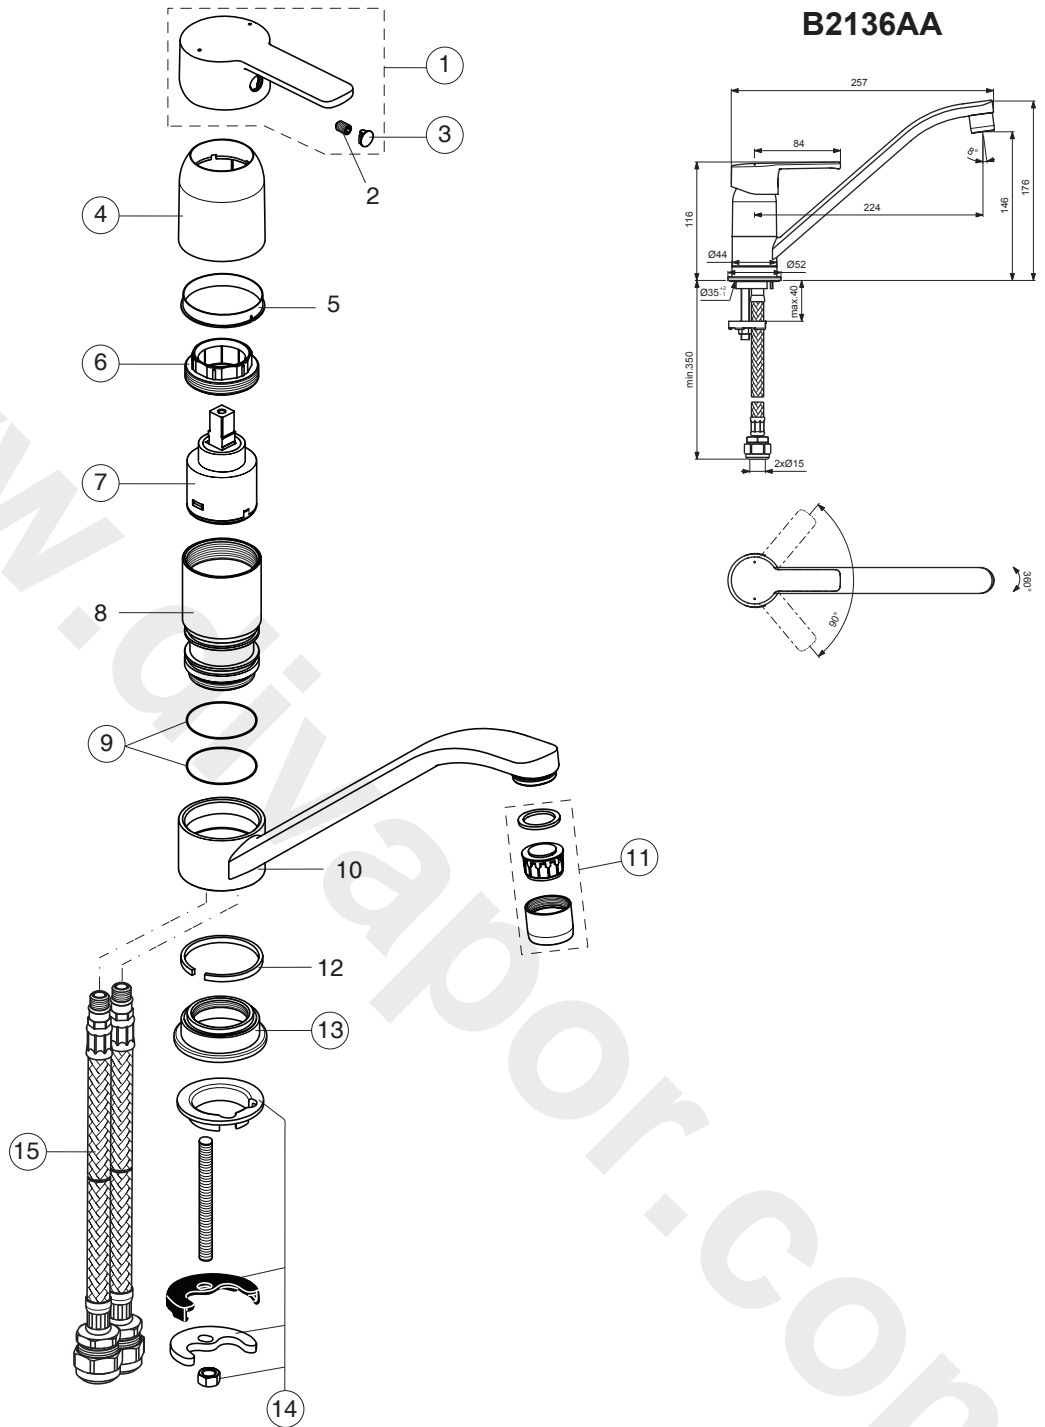

CALISTA

Pos.	Signify	Spare parts-Nr.	Quantity	Pos.	Signify	Spare parts-Nr.	Quantity
1	Lever,w/logo-compl.	B961309AA	1 Pcs.	15	Flex pexhose G1/2	B960511NU	1 Pcs.
2	Screw M5x8		1 Pcs.		M10x1/Ø15/L380mm		
3	Cap decorative	B960473AA	1 Pcs.				
4	Escutcheon	B961211AA	1 Pcs.				
5	Support ring		1 Pcs.				
6	Screw M37x1.5	B964698NU	1 Pcs.				
7	Cartridge K 35 A	B964700NU	1 Pcs.				
8	Body diverter kitchen		1 Pcs.				
9	O-Ring Ø32x2	B964704NU	2 Pcs.				
10	Body-spout		1 Pcs.				
11	Perlator M22x1-B	B964945AA	1 Pcs.				
12	Ring slider		1 Pcs.				
13	Rosette decorative	B961228AA	1 Pcs.				
14	Fixation kit	B964894NU	1 Set				