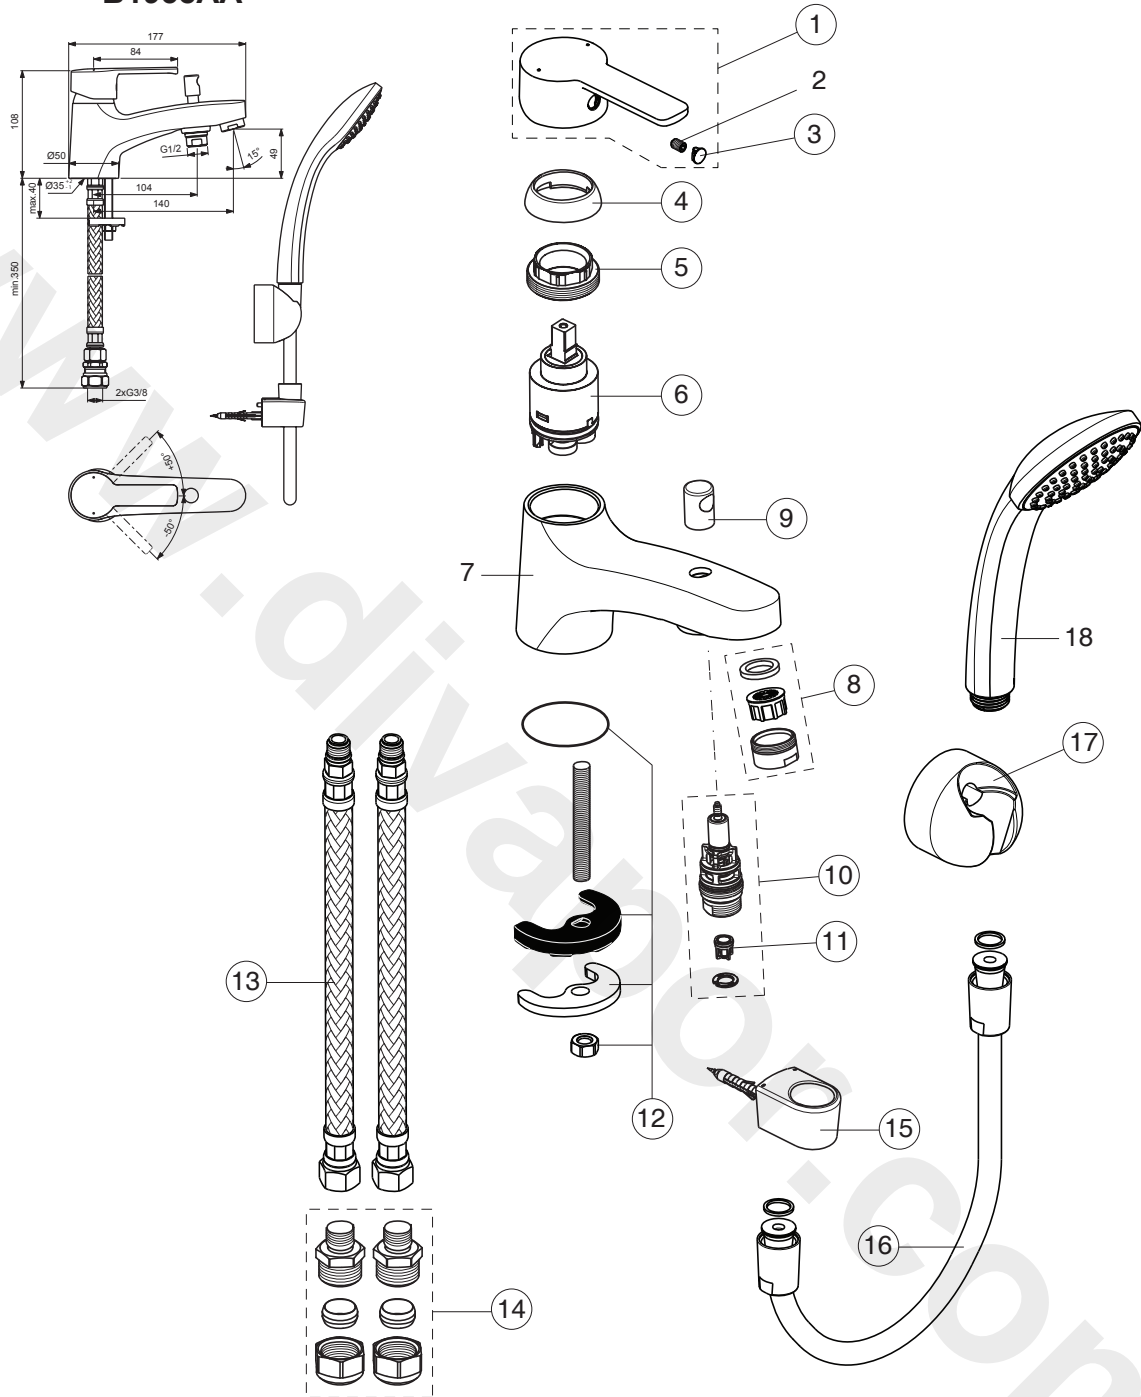

## B1958AA

Pos.	Signify	Spare parts-Nr.	Quantity	Pos.	Signify	Spare parts-Nr.	Quantity
1	Lever,w/logo-compl.	B961309AA	1 Pcs.	14	Connector-set G3/8,Ø15	B960845NU	1 Set
2	Screw M5x8		1 Pcs.	15	Shower hose bracket	B1364AA	1 Pcs.
3	Cap decorative	B960473AA	1 Pcs.	16	Flexible hose G1/2 /L1800	A963173NU	1 Pcs.
4	Cap	B964697AA	1 Pcs.	17	Wall bracket fixed	B9467AA	1 Pcs.
5	Screw M37x1.5	B964698NU	1 Pcs.	18	Handspray 1F,80mm		1 Pcs.
6	Cartridge K 35 B	B964699NU	1 Pcs.				
7	Body bath/shower		1 Pcs.				
8	Nozzle	A961625AA	1 Pcs.				
9	Pull knob for diverter	B960486AA	1 Pcs.				
10	Diverter automatic	B960167AA	1 Pcs.				
11	Rv-patrone	A960944NU	2 Pcs.				
12	Connecting set	B964701NU	1 Set				
13	Flex hose G3/8 M12x1/L430	A963449NU	1 Pcs.				