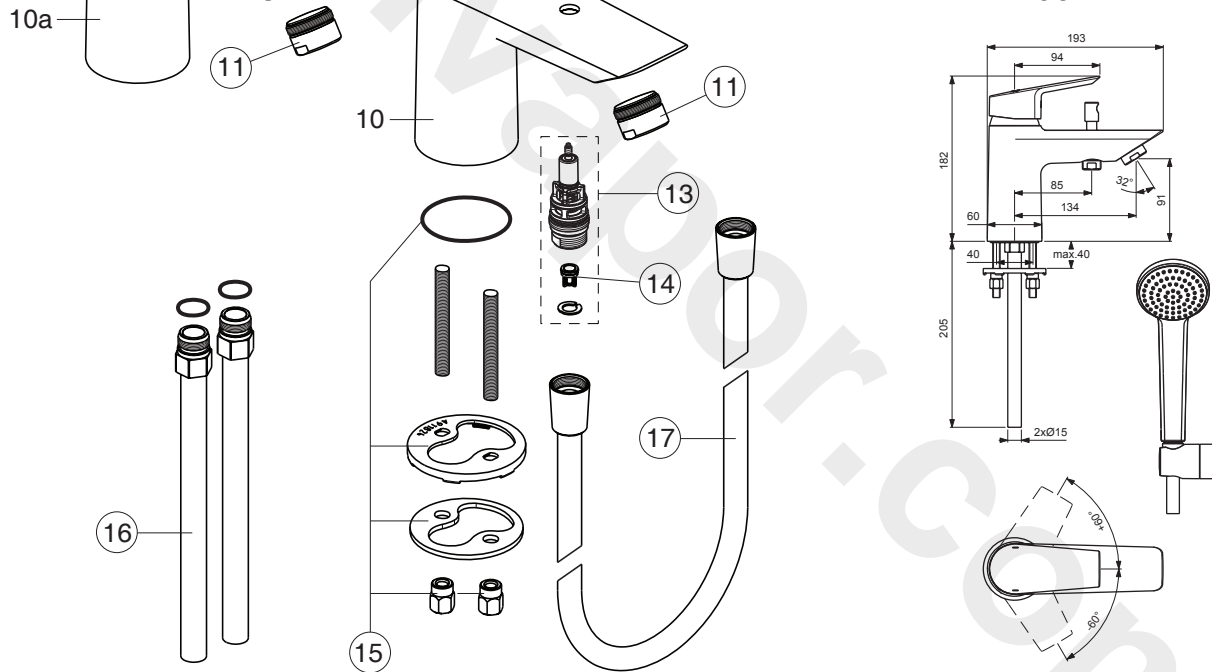

**B1956AA**

**B1957AA**

Pos.	Signify	Spare parts-Nr.	Quantity	Pos.	Signify	Spare parts-Nr.	Quantity
1	Lever, w/logo-compl.	B961512AA	1 Set	15	Connecting set	B960492NU	1 Pcs.
2	Screw M4x8		1 Pcs.	16	Pipe Ø15-M18x1	A960133NU	1 Pcs.
3	Cap decorative	B960473AA	1 Pcs.	17	Shower hose L1800mm	A963173NU	1 Pcs.
4	Cap	B960493AA	1 Pcs.	18	Shower hose bracket		1 Pcs.
5	Insert M6		1 Pcs.	19	Wall bracket	B960925AA	1 Pcs.
6	Insert	A960034NU	1 Pcs.	20	Handspray 1F,80mm		1 Pcs.
7	Screw M43x1.5		1 Pcs.				
8	O-Ring Ø35x3.2		1 Pcs.				
9	Cartridge, high flow	A960145NU	1 Pcs.				
10;10a	Body bath/shower		1 Pcs.				
11	Flow straightener M28x1	A960460AA	1 Pcs.				
12	Pull knob	B960486AA	1 Pcs.				
13	Diverter manual	B960168AA	1 Pcs.				
14	Rv-patrone	A960944NU	1 Pcs.				