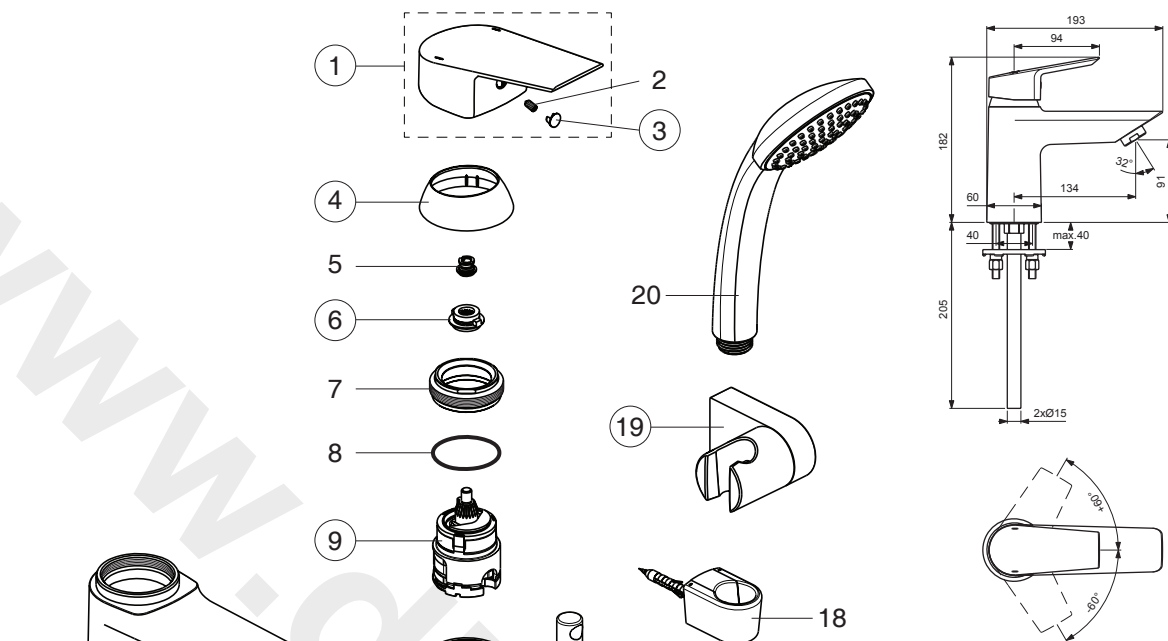

**B1956AA**

**B1957AA**

Pos.	Signify	Spare parts-Nr.	Quantity	Pos.	Signify	Spare parts-Nr.	Quantity
1	Lever, w/logo-compl.	B961512AA	1 Set	15	Connecting set	B960492NU	1 Pcs.
2	Screw M4x8		1 Pcs.	16	Pipe Ø15-M18x1	A960133NU	1 Pcs.
3	Cap decorative	B960473AA	1 Pcs.	17	Shower hose L1800mm	A963173NU	1 Pcs.
4	Cap	B960493AA	1 Pcs.	18	Shower hose bracket		1 Pcs.
5	Insert M6		1 Pcs.	19	Wall bracket	B960925AA	1 Pcs.
6	Insert	A960034NU	1 Pcs.	20	Handspray 1F,80mm		1 Pcs.
7	Screw M43x1.5		1 Pcs.				
8	O-Ring Ø35x3.2		1 Pcs.				
9	Cartridge, high flow	A960145NU	1 Pcs.				
10;10a	Body bath/shower		1 Pcs.				
11	Flow straightener M28x1	A960460AA	1 Pcs.				
12	Pull knob	B960486AA	1 Pcs.				
13	Diverter manual	B960168AA	1 Pcs.				
14	Rv-patrone	A960944NU	1 Pcs.				