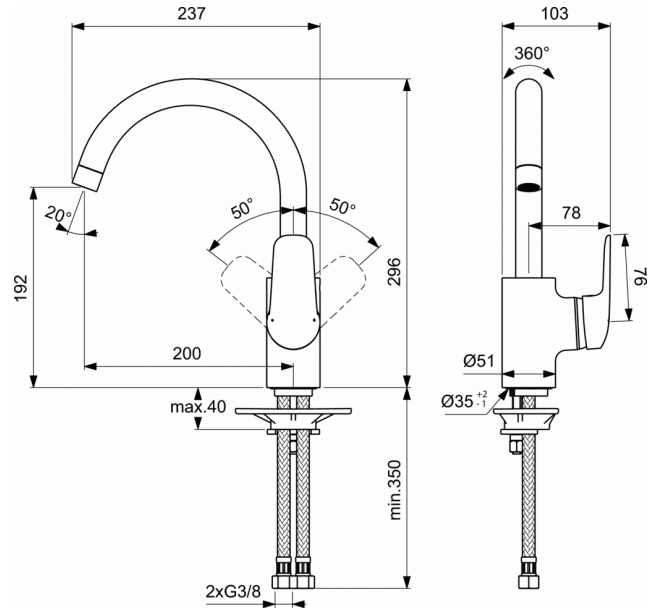

CERAFLEX

One-hole sink mixer

One-hole sink mixer

- Brass body with high swiveling tubular spout R200
- Metal handle with red and blue colour indication - printed on handle
- 40 mm IS cartridge with hot water limiter + Click technology
- Aerator Perlator
- Flexible hoses PEX G3/8"
- Easy-Fix system for installation with centering & sealing ring
- Comply with EN817