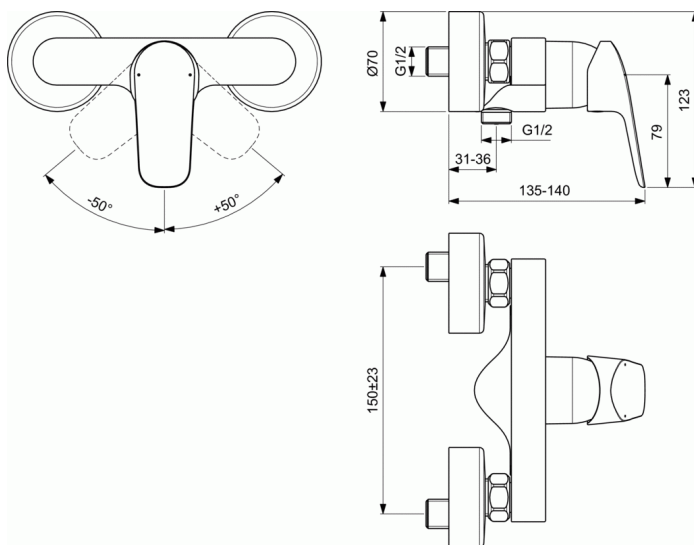

## Exposed shower mixer

### Exposed shower mixer

- 38 mm cartridge FirmaFlow® ISI with hot water limiter, with Click technology
- Brass cast body
- Metal handle with red and blue colour indication - printed on handle
- Standard S-Connection
- Check valve
- Comply with EN817