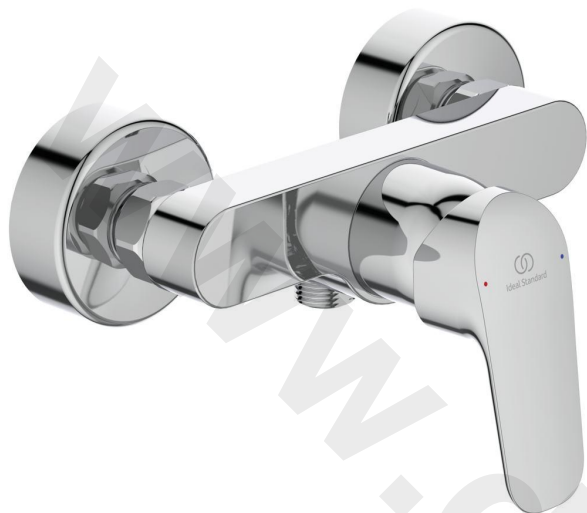

## Exposed shower mixer

### Exposed shower mixer

- 38 mm cartridge FirmaFlow® ISI with hot water limiter, with Click technology
- Brass cast body
- Metal handle with red and blue colour indication - printed on handle
- Standard S-Connection
- Check valve
- Comply with EN817

### FINISHES\*

AA

\* AA = Chrome