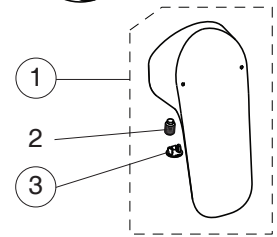

B1720AA

Pos.	Signify	Spare parts-Nr.	Quantity	Pos.	Signify	Spare parts-Nr.	Quantity
1	Lever,w/logo-set	B961375AA	1 Pcs.	15	Fiber ring Ø24x15x2		2 Pcs.
2	Screw M5x8		1 Pcs.	16	Nipple M19x1.5LH		2 Pcs.
3	Cap decorative	B960473AA	1 Pcs.	17	O-Ring Ø15.6x1.78		2 Pcs.
4	Rosette M41x1.5	B961386AA	1 Pcs.	18	Coupling nut		2 Pcs.
5+pos.7	Screw M41x1.5/M46x1.5	B961387NU	1 Pcs.				
6	Cartridge Ø38mm,w/click	A861156NU	1 Pcs.				
7	Support ring		1 Pcs.				
8	Pin		1 Pcs.				
9	Body shower		1 Pcs.				
10	O-Ring Ø18.2x1.7	A961640NU	2 Pcs.				
11	Nipple M22x1-G1/2	B964675AA	1 Pcs.				
12	Non return valve	B961346NU	1 Pcs.				
13	S-connections		2 Pcs.				
14	Escutcheon	B960242AA	1 Pcs.				