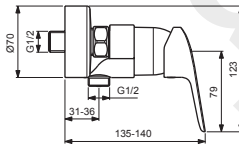

B1720AA

Pos.	Signify	Spare parts-Nr.	Quantity	Pos.	Signify	Spare parts-Nr.	Quantity
1	Lever,w/logo-set	B961375AA	1 Pcs.	15	Fiber ring Ø24x15x2		2 Pcs.
2	Screw M5x8		1 Pcs.	16	Nipple M19x1.5LH		2 Pcs.
3	Cap decorative	B960473AA	1 Pcs.	17	O-Ring Ø15.6x1.78		2 Pcs.
4	Rosette M41x1.5	B961386AA	1 Pcs.	18	Coupling nut		2 Pcs.
5+pos.7	Screw M41x1.5/M46x1.5	B961387NU	1 Pcs.				
6	Cartridge Ø38mm,w/click	A861156NU	1 Pcs.				
7	Support ring		1 Pcs.				
8	Pin		1 Pcs.				
9	Body shower		1 Pcs.				
10	O-Ring Ø18.2x1.7	A961640NU	2 Pcs.				
11	Nipple M22x1-G1/2	B964675AA	1 Pcs.				
12	Non return valve	B961346NU	1 Pcs.				
13	S-connections		2 Pcs.				
14	Escutcheon	B960242AA	1 Pcs.				