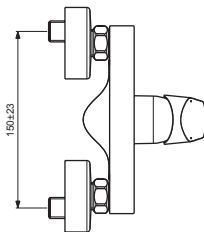

B1720AA

Pos.	Signify	Spare parts-Nr.	Quantity	Pos.	Signify	Spare parts-Nr.	Quantity
1	Lever,w/logo-set	B961375AA	1 Pcs.	15	Fiber ring Ø24x15x2		2 Pcs.
2	Screw M5x8		1 Pcs.	16	Nipple M19x1.5LH		2 Pcs.
3	Cap decorative	B960473AA	1 Pcs.	17	O-Ring Ø15.6x1.78		2 Pcs.
4	Rosette M41x1.5	B961386AA	1 Pcs.	18	Coupling nut		2 Pcs.
5+pos.7	Screw M41x1.5/M46x1.5	B961387NU	1 Pcs.				
6	Cartridge Ø38mm,w/click	A861156NU	1 Pcs.				
7	Support ring		1 Pcs.				
8	Pin		1 Pcs.				
9	Body shower		1 Pcs.				
10	O-Ring Ø18.2x1.7	A961640NU	2 Pcs.				
11	Nipple M22x1-G1/2	B964675AA	1 Pcs.				
12	Non return valve	B961346NU	1 Pcs.				
13	S-connections		2 Pcs.				
14	Escutcheon	B960242AA	1 Pcs.				