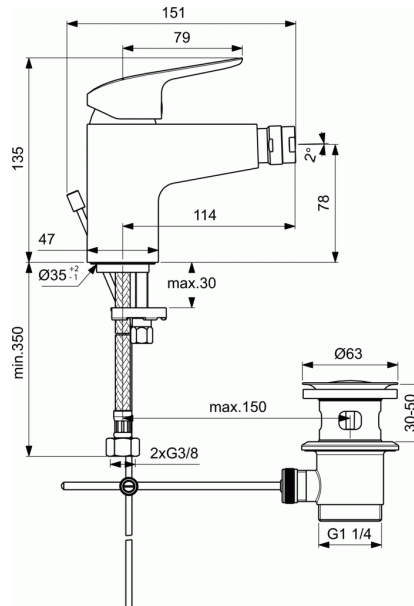

CERAFLEX One-hole bidet mixer

One-hole bidet mixer

- 38 mm cartridge FirmaFlow® ISI with hot water limiter, with Click technology
- Brass cast body
- Metal handle with red and blue colour indication - printed on handle
- Aerator Ball-Joint
- Metal pop-up waste
- Flexible hoses G3/8" for water supply system connection
- Easy-Fix system for installation
- Comply with EN817