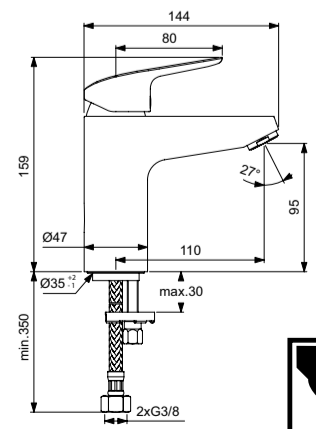

B 1714 ..

Ideal Standard International NV
Corporate Village – Gent Building
Da Vincilaan 2
1935 Zaventem
Belgium

<http://www.idealstandardinternational.com>