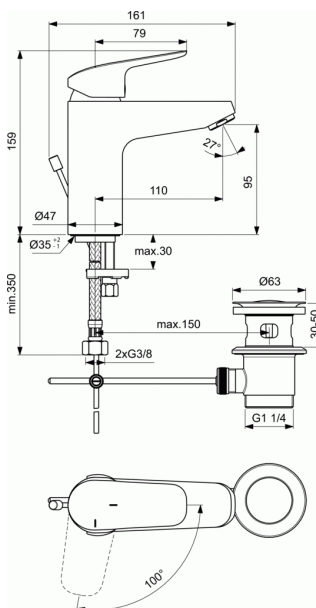

CERAFLEX

One-hole basin mixer Grande BlueStart®

One-hole basin mixer Grande BlueStart®

- 38 mm cartridge FirmaFlow® with hot water limiter
- Brass cast body
- Metal handle with red and blue colour indication - printed on handle
- Cold start indication
- Slim Perlator aerator with 5 l/min flow rate limiter
- Metal pop-up waste
- Flexible hoses G3/8" for water supply system connection
- Easy-Fix system for installation
- Comply with EN817