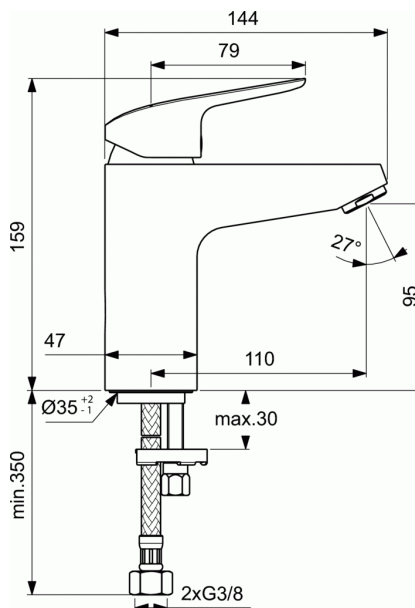

## One-hole basin mixer Grande

### One-hole basin mixer Grande

- 38 mm cartridge FirmaFlow® with hot water limiter
- Brass cast body
- Metal handle with red and blue colour indication - printed on handle
- Slim Perlator aerator with 5 l/min flow rate limiter
- Flexible hoses G3/8" for water supply system connection
- Easy-Fix system for installation
- Comply with EN817