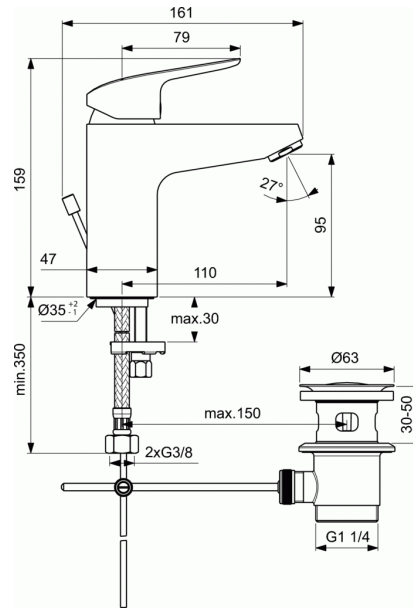

## One-hole basin mixer Grande

### One-hole basin mixer Grande

- 38 mm cartridge FirmaFlow® with hot water limiter
- Brass cast body
- Metal handle with red and blue colour indication - printed on handle
- Slim Perlator aerator with 5 l/min flow rate limiter
- Metal pop-up waste
- Flexible hoses G3/8" for water supply system connection
- Easy-Fix system for installation
- Comply with EN817