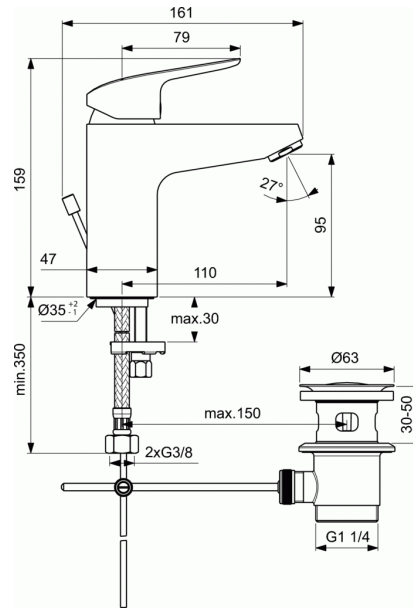

CERAFLEX

One-hole basin mixer Grande

One-hole basin mixer Grande

- 38 mm cartridge FirmaFlow® with hot water limiter
- Brass cast body
- Metal handle with red and blue colour indication - printed on handle
- Slim Perlator aerator with 5 l/min flow rate limiter
- Plastic pop-up waste
- Flexible hoses G3/8" for water supply system connection
- Easy-Fix system for installation
- Comply with EN817