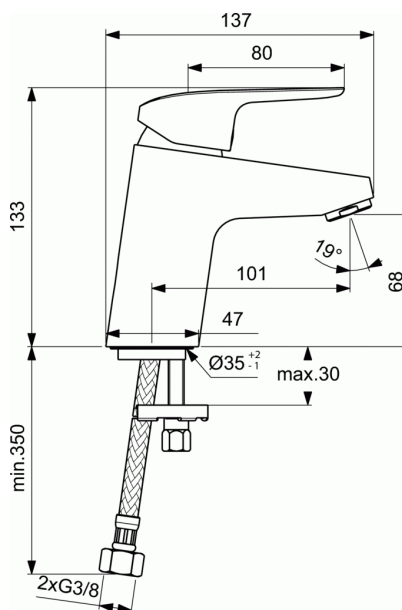

CERAFLEX One-hole basin mixer

One-hole basin mixer

38 mm cartridge FirmaFlow® with hot water limiter

Brass cast body

Metal handle with red and blue colour indication - printed on handle

Slim Perlator aerator with 5 l/min flow rate limiter

Flexible hoses G3/8" for water supply system connection

Easy-Fix system for installation

Comply with EN817

FINISHES*

AA

* AA = Chrome

KEY FEATURES & BENEFITS