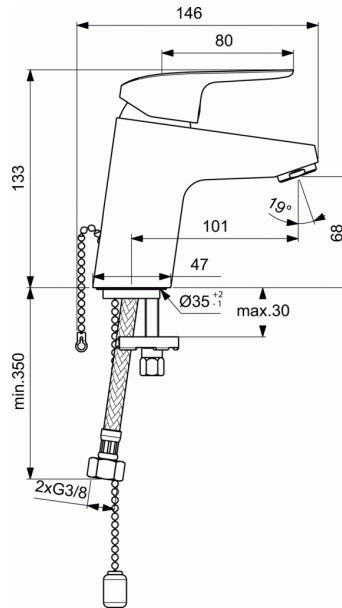

CERAFLEX

One-hole basin mixer

One-hole basin mixer

- 38 mm cartridge FirmaFlow® with hot water limiter
- Brass cast body
- Metal handle with red and blue colour indication - printed on handle
- Slim Perlator aerator with 5 l/min flow rate limiter
- With chain
- Flexible hoses G3/8" for water supply system connection
- Easy-Fix system for installation
- Comply with EN817