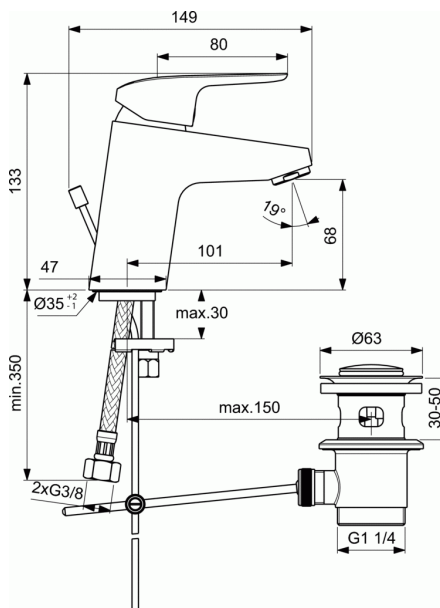

## One-hole basin mixer

### One-hole basin mixer

- 38 mm cartridge FirmaFlow® with hot water limiter
- Brass cast body
- Metal handle with red and blue colour indication - printed on handle
- Slim Perlator aerator with 5 l/min flow rate limiter
- Metal pop-up waste
- Flexible hoses G3/8" for water supply system connection
- Easy-Fix system for installation
- Comply with EN817

### VARIANTS

One-hole basin mixer

B1707