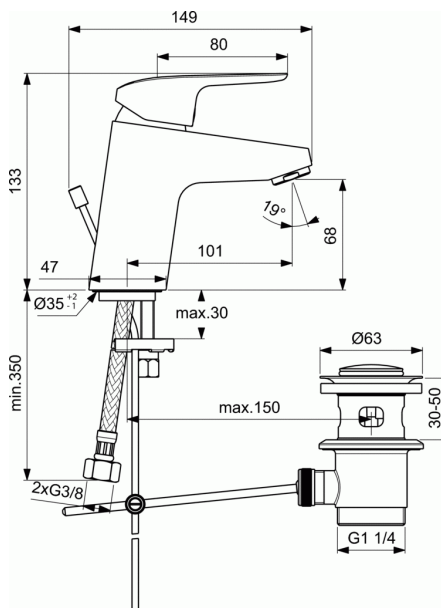

CERAFLEX

One-hole basin mixer

One-hole basin mixer

- 38 mm cartridge FirmaFlow® with hot water limiter
- Brass cast body
- Metal handle with red and blue colour indication - printed on handle
- Slim Perlator aerator with 5 l/min flow rate limiter
- Plastic pop-up waste
- Flexible hoses G3/8" for water supply system connection
- Easy-Fix system for installation
- Comply with EN817