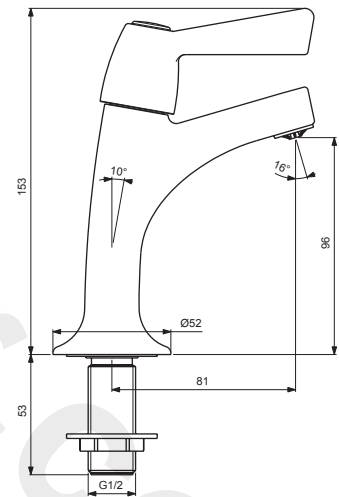

ALTERNA 21

*Armitage
Shanks*

B1679AA

Pos.	Signify	Spare parts-Nr.	Quantity	Pos.	Signify	Spare parts-Nr.	Quantity
1	Handle-compl.	E960153NU	2 Pcs.				
2	Indice buttons blue/red	S9662NU	2 Set				
3	Drive insert	S961015NU	1 Pcs.				
4	Ceramic disc	S9614NU	1 Set				
5	Body high neck pillar tap		2 Pcs.				
6	Flow straightener	B960998NU	1 Pcs.				
7	O-Ring Ø18.2x1.7		2 Pcs.				
8	Connector G1/2xG1/2		2 Pcs.				
9	Connecting group	B960480NU	1 Set				