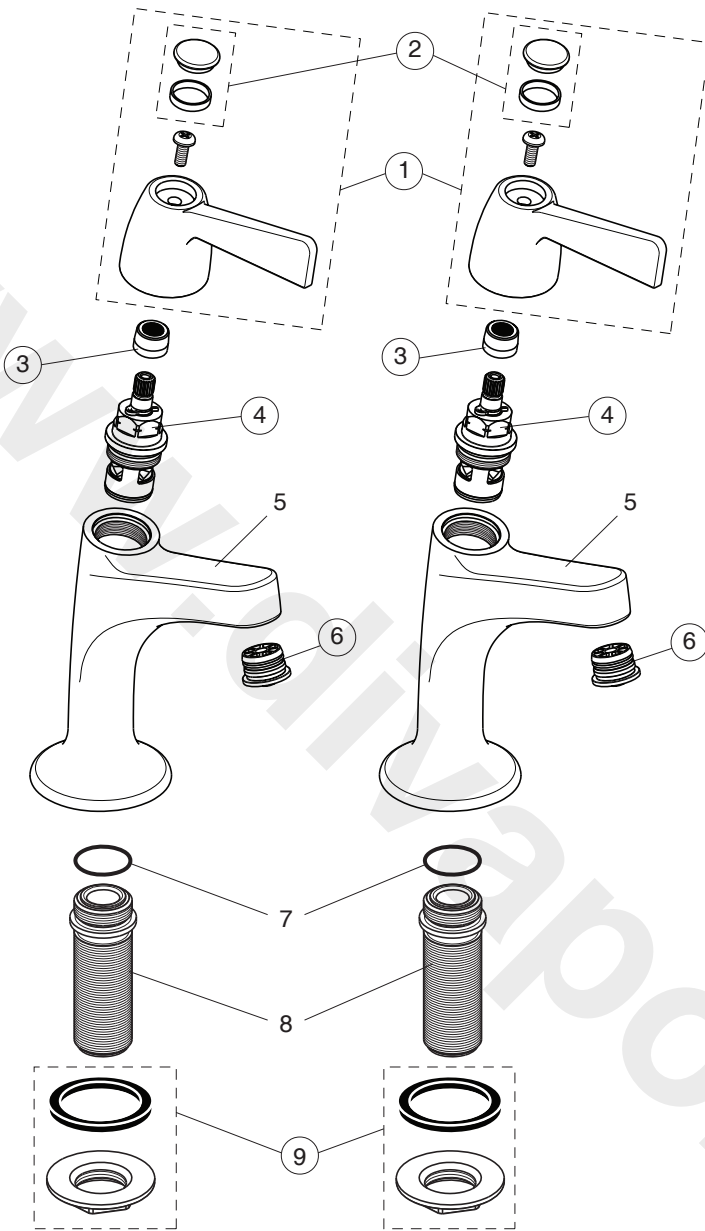

ALTERNA 21

*Armitage
Shanks*

B1679AA

Pos.	Signify	Spare parts-Nr.	Quantity	Pos.	Signify	Spare parts-Nr.	Quantity
1	Handle-compl.	E960153NU	2 Pcs.				
2	Indice buttons blue/red	S9662NU	2 Set				
3	Drive insert	S961015NU	1 Pcs.				
4	Ceramic disc	S9614NU	1 Set				
5	Body high neck pillar tap		2 Pcs.				
6	Flow straightener	B960998NU	1 Pcs.				
7	O-Ring Ø18.2x1.7		2 Pcs.				
8	Connector G1/2xG1/2		2 Pcs.				
9	Connecting group	B960480NU	1 Set				