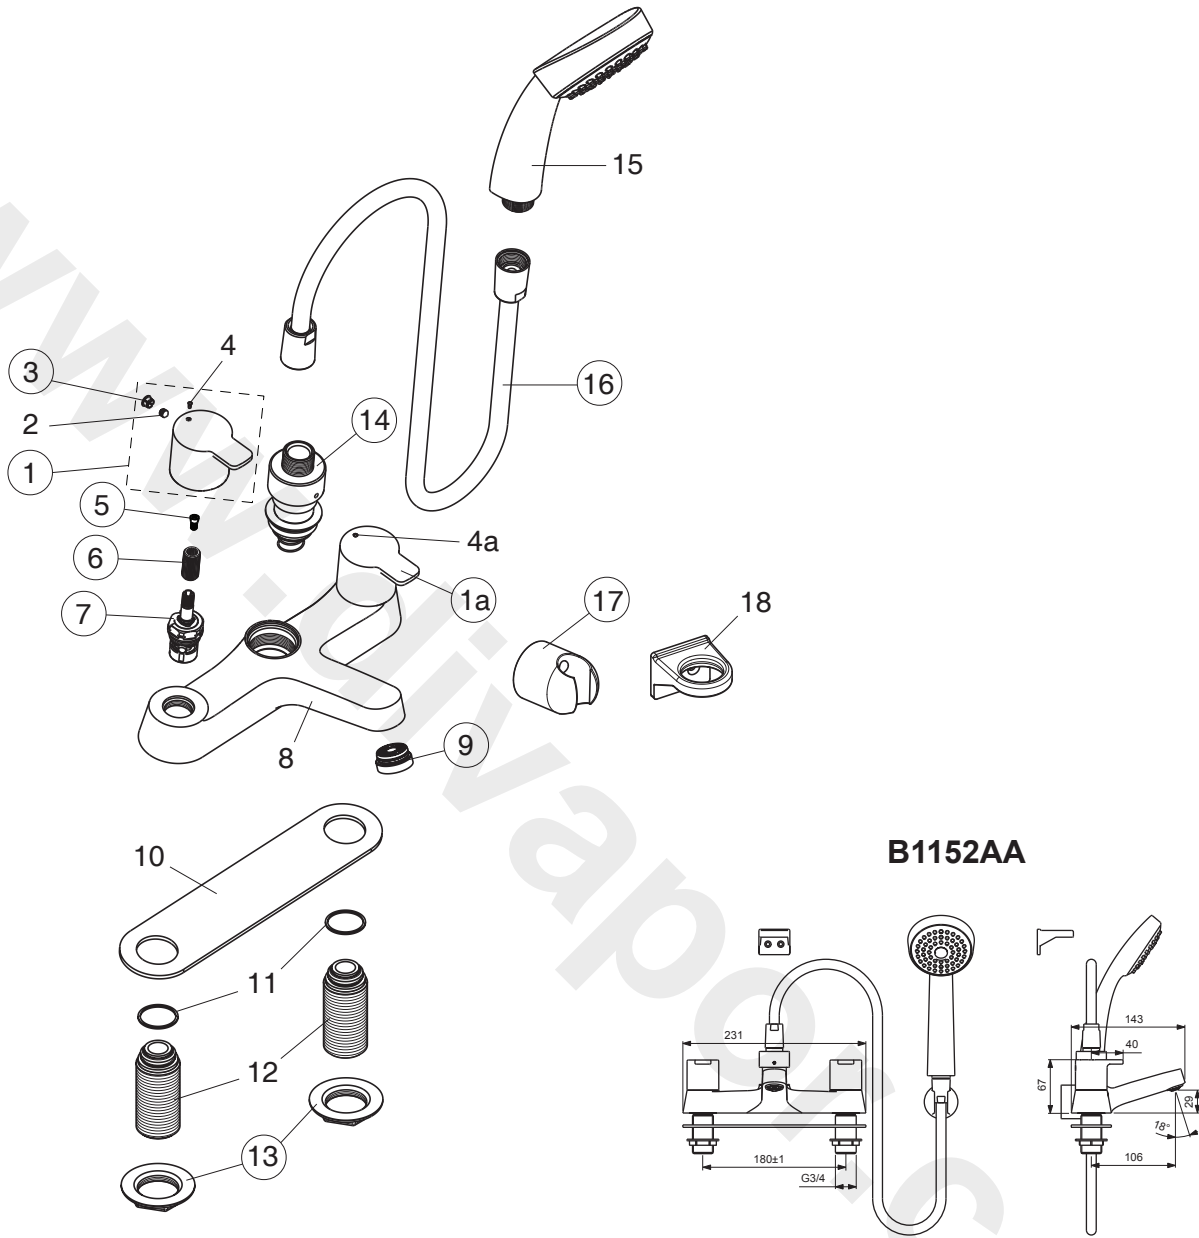

CALISTA

B1152AA

Pos.	Signify	Spare parts-Nr.	Quantity	Pos.	Signify	Spare parts-Nr.	Quantity
1	Handle,w/logo-red	B961308AA	1 Set	12	Connector G3/4xG1/2	E960111NU	2 Pcs.
1a	Handle,w/logo-blue	B961307AA	1 Set	13	3/4 brass backnut	E960111NU	1 Pcs.
2	Screw M5x6		2 Pcs.	14	Diverter	B960308AA	1 Pcs.
3	Block cap	A961157AA	1 Pcs.	15	Handspray 80mm,1F ,ECO		1 Pcs.
4	Indicator-red		2 Pcs.	16	Hose flexible L1350	E4745AA	1 Pcs.
4a	Indicator-blue		2 Pcs.	17	Wall hook for hand shower	B960096AA	1 Pcs.
5	Screw M4	A961337NU	1 Pcs.	18	Shower hose bracket		1 Pcs.
6	Griff-insert	A963196NU	2 Pcs.				
7	Cartridge G1/2,a-c/w open	A963003NU	1 Pcs.				
	Cartridge G1/2,c/w open	A963004NU	1 Pcs.				
8	2H bath/shower mixer body DC		1 Pcs.				
9	Anti-splash streamline 3/4"	S9595NU	1 Pcs.				
10	Base gasket		1 Pcs.				
11	Sealing washer 3/4" tail		2 Pcs.				