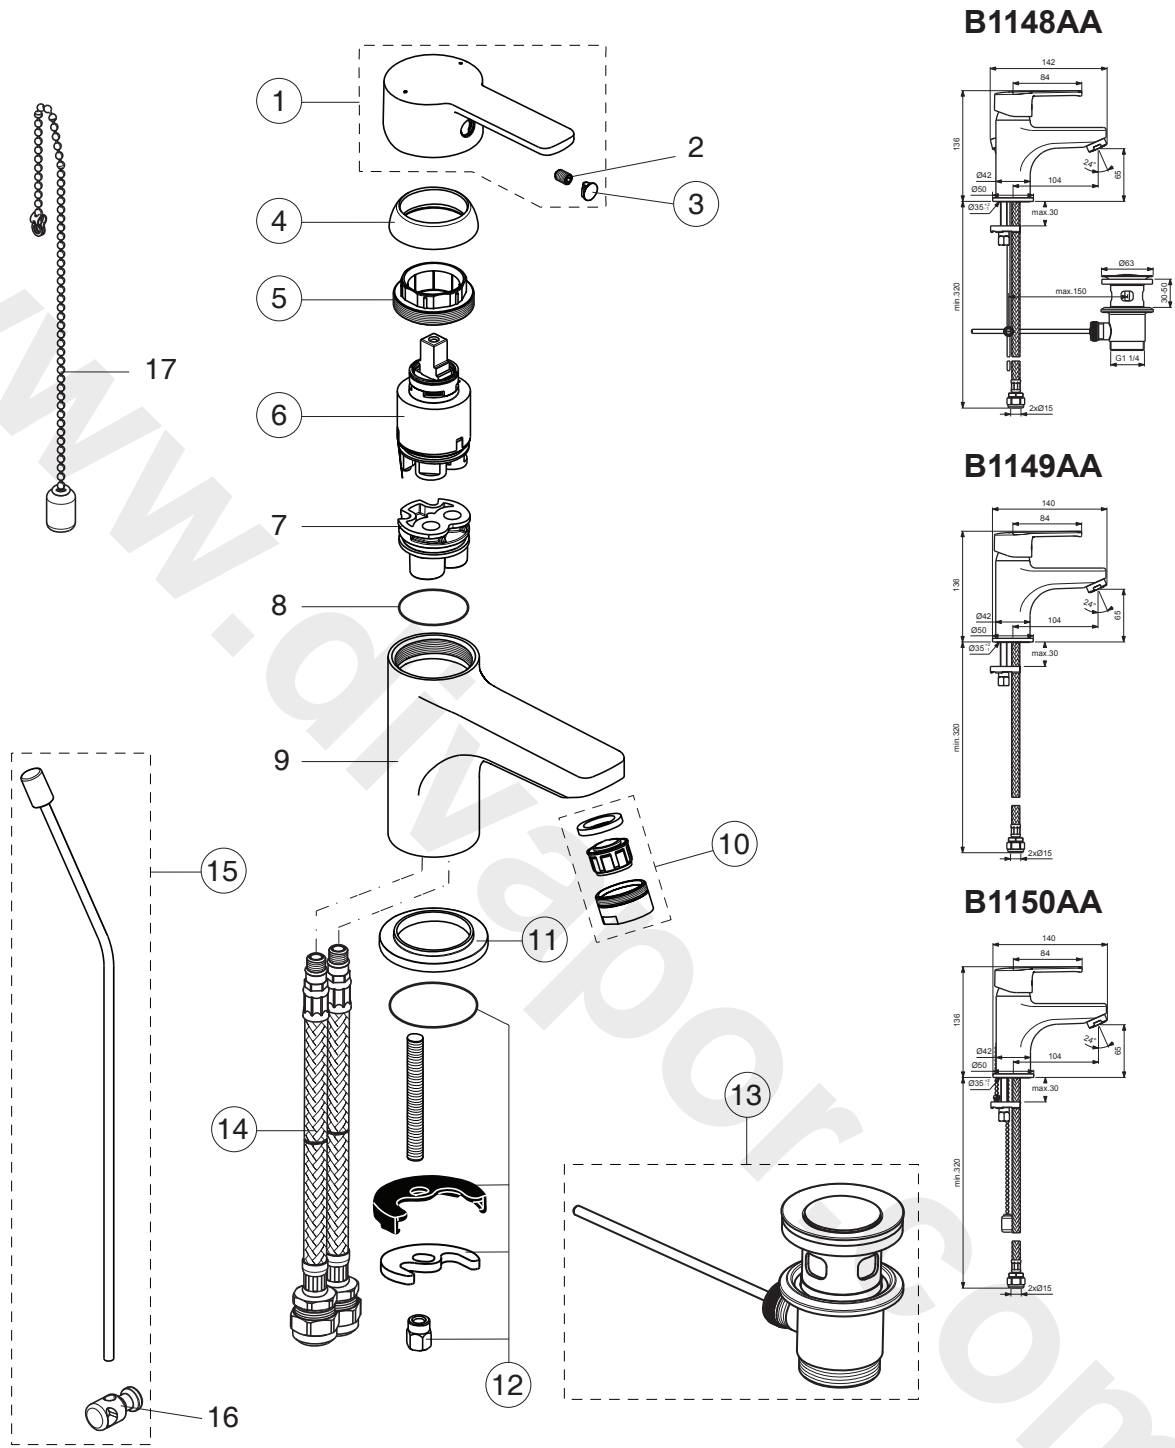

# CALISTA

Pos.	Signify	Spare parts-Nr.	Quantity	Pos.	Signify	Spare parts-Nr.	Quantity
1	Lever, w/logo-compl.	B961309AA	1 Pcs.	14	Flex pexhose G1/2	B960511NU	1 Pcs.
2	Screw M5x8		1 Pcs.	15	M10x1/Ø15/L380mm	B960915AA	1 Pcs.
3	Cap decorative	B960473AA	1 Pcs.	16	Pop up waste-compl.		1 Pcs.
4	Cap	B964697AA	1 Pcs.	17	Beaded chain L460mm		1 Pcs.
5	Screw M37x1.5	B964698NU	1 Pcs.				
6	Cartridge Ø35mm, w/hot limit stop	A960569NU	1 Pcs.				
7	Manifold		1 Pcs.				
8	O-Ring Ø27.6x2.4		1 Pcs.				
9	Body basin		1 Pcs.				
10	Aerator M24x1	B960754AA	1 Pcs.				
11	Rosette decorative	B960712AA	1 Pcs.				
12	Connecting set	B964702NU	1 Pcs.				
13	Pop-up drain ass.	A962991AA	1 Pcs.				