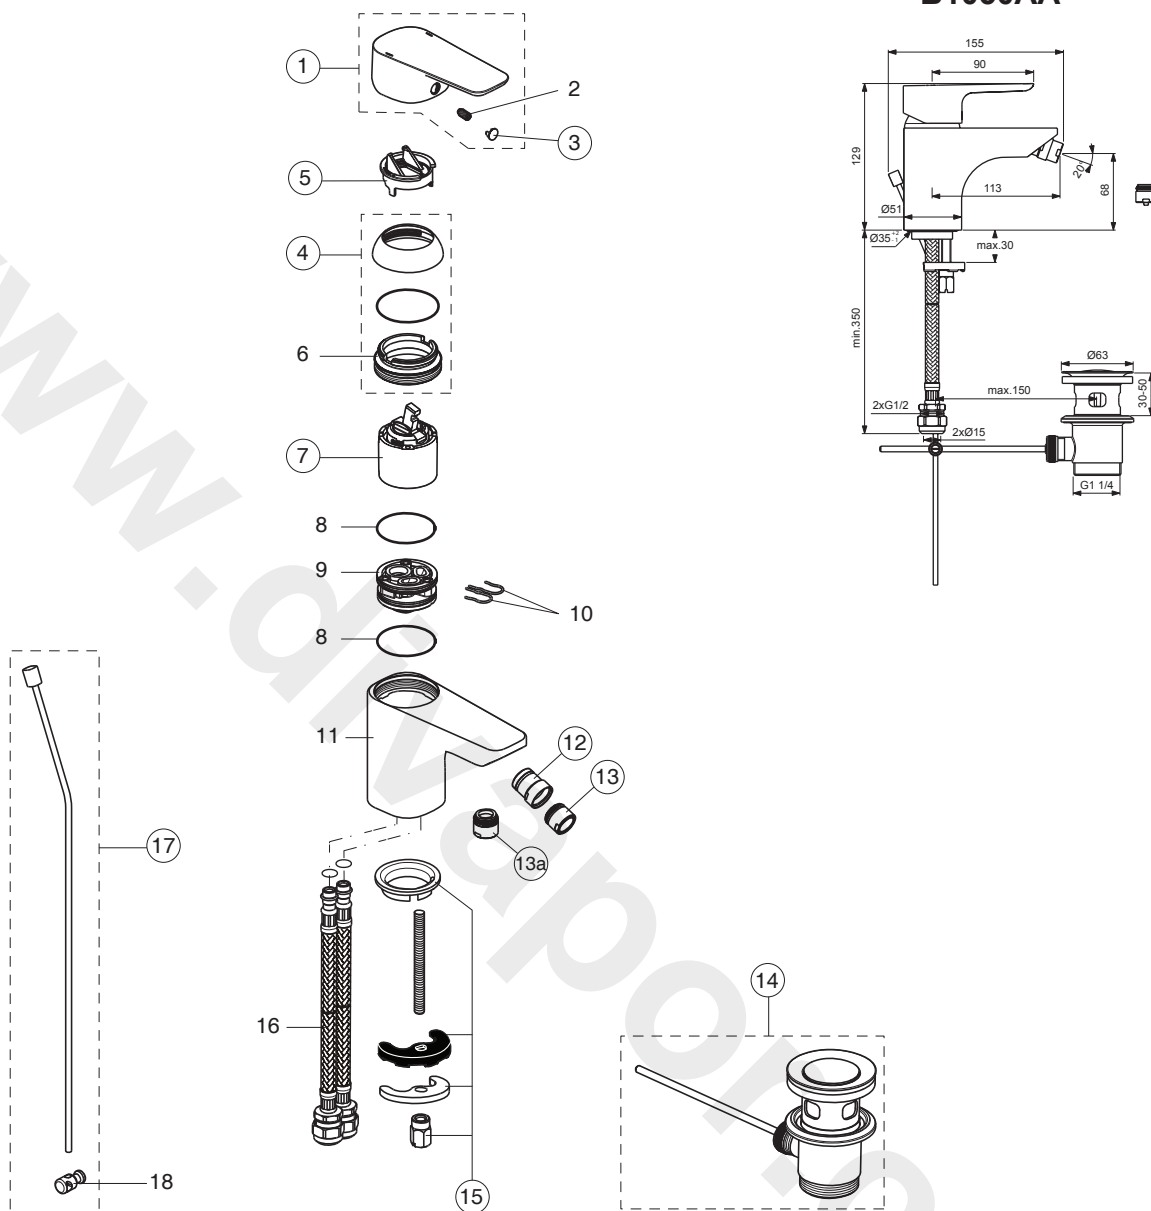

B1050AA

Pos.	Signify	Spare parts-Nr.	Quantity	Pos.	Signify	Spare parts-Nr.	Quantity
1	Lever,w/logo-set	B961299AA	1 Pcs.	14	Pop-up drain ass.	A962991AA	1 Pcs.
2	Screw M5x10		1 Pcs.	15	Connecting set	B960608NU	1 Set
3	Cap decorative	B960473AA	1 Pcs.	16	Flex hose G1/2-Ø10.5 L400mm		2 Pcs.
4	Rosette-compl.	B961113AA	1 Pcs.	17	Pull-up rod-compl.	B961119AA	1 Pcs.
5	Eco click set Ø40	B960477NU	1 Pcs.	18	Pop up waste shackle		1 Pcs.
6	Screw M41x1.5/M46x1.5		1 Pcs.				
7	Cartridge Ø40,high-flow	B960775NU	1 Pcs.				
8	O-Ring Ø35x2		2 Pcs.				
9	Manifold		1 Pcs.				
10	Clip		2 Pcs.				
11	Body bidet		1 Pcs.				
12	Ball joint M18x1	A960019AA	1 Pcs.				
13	Aerator M18x1, 5l/min	A963369AA	1 Pcs.				
13a	Flowstraitener M18x1	B960653AA	1 Pcs.				