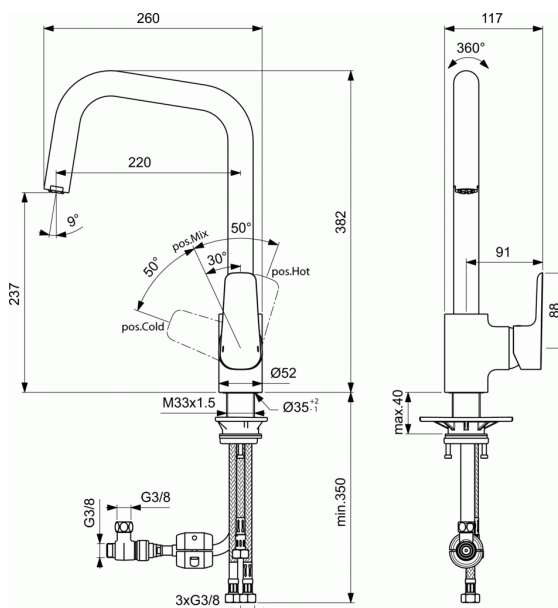

CERAPLAN III

One-hole kitchen mixer ND

One-hole kitchen mixer ND

- High tubular spout
- With pull-down spray
- For low pressure ND
- Easy-Fix fixation
- Fixation allows up to 45 mm thickness on the boards
- Flexible hoses G3/8" for water supply system connection
- 40 mm ceramic Click cartridge
- Hot water limiter
- Spout turn able 360°
- 1F pull- down spray
- Brass cast body
- Metal handle with red and blue indicator
- Noise class 1
- Comply with EN817, NF