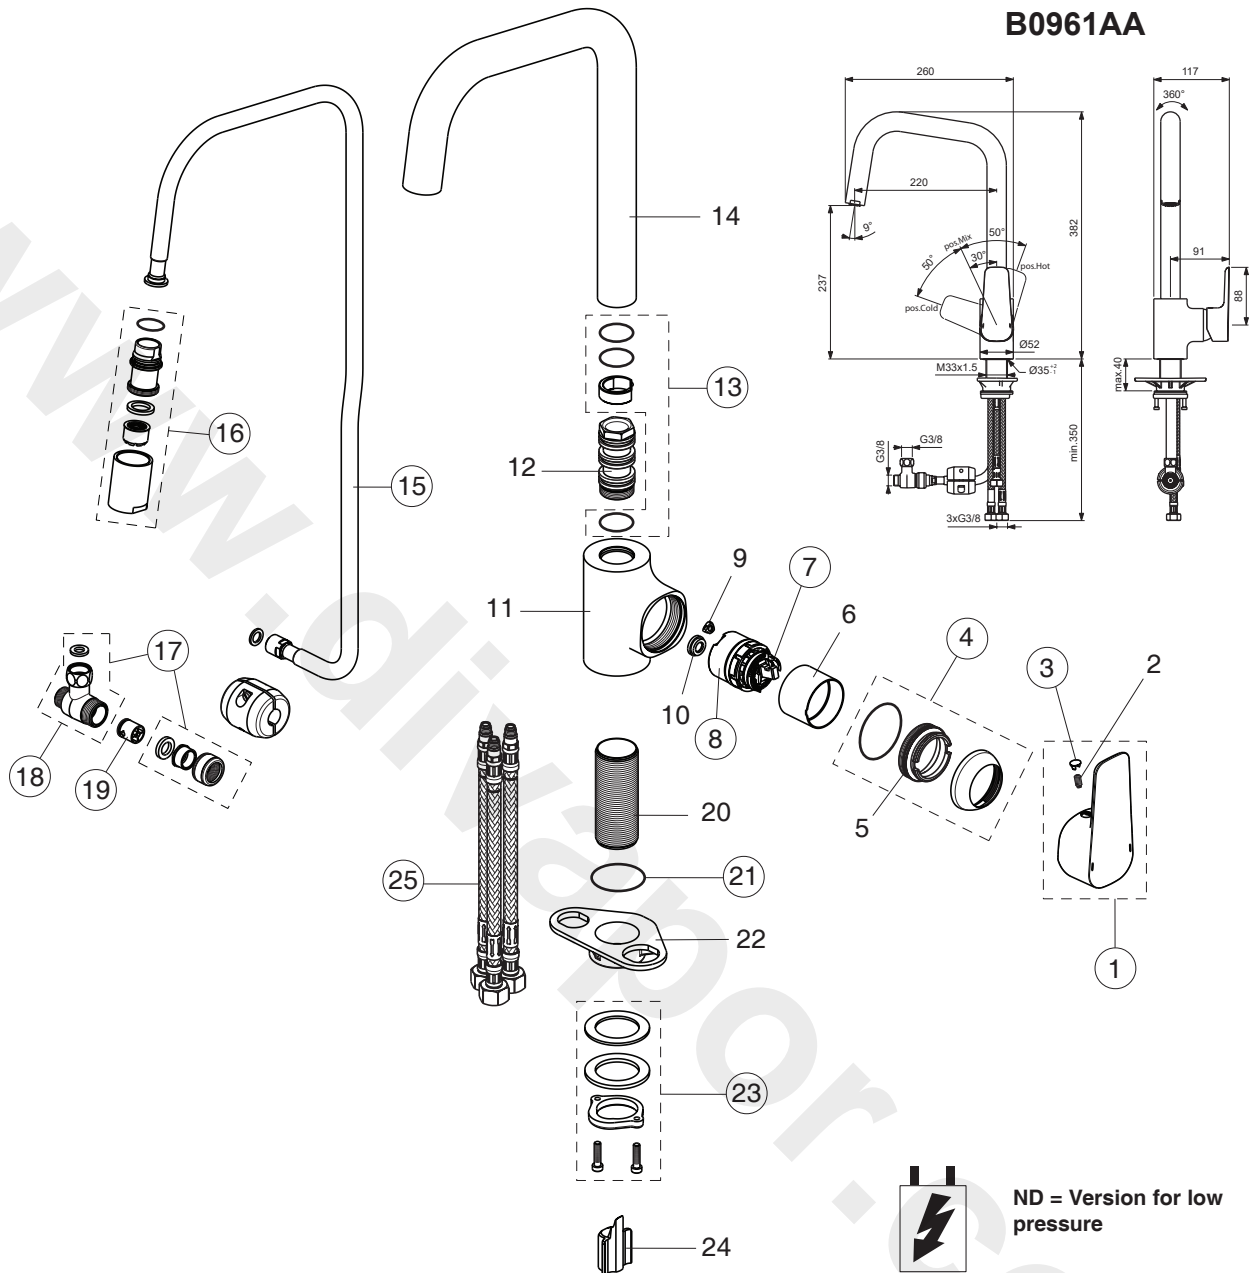

CERAPLAN III

B0961AA

Pos.	Signify	Spare parts-Nr	Quantity	Pos.	Signify	Spare parts-Nr	Quantity
1	Lever,w/logo-compl.	B961118AA	1 Pcs.	22	U plate support bracket fixing kit		1 Pcs.
2	Screw M5x8	B960473AA	1 Pcs.	23	Connecting group	B960255NU	1 Set
3	Cap decorative	B961113AA	1 Pcs.	24	Schlauchfuehrung		1 Pcs.
4	Rosette-compl.		1 Pcs.	25	Fl.hose G3/8,M8x1/L620	B960364NU	1 Pcs.
5	Screw M41x1.5/M46x1.5		1 Pcs.		Fl.hose G3/8,M8x1/L500	A962005NU	1 Pcs.
6	Insert		1 Pcs.				
7	Hot limit stop	A861181NU	1 Pcs.				
8	Cartridge Ø38mm-click	B961491NU	1 Pcs.				
9	Pin		1 Pcs.				
10	Flow limiter,ND		1 Pcs.				
11	Body		1 Pcs.				
12	Nipple M26x1.5		1 Pcs.				
13	Sealing set for tub.spout	B960842NU	1 Set				
14	Tub.spout for kitchen pull-down		1 Pcs.				
15	Hose L1500-M15x1;with weight		1 Pcs.				
16	Pull-down spray	B961312AA	1 Pcs.				
17	Connection set,ND	B960465AA	1 Set				
18	T-Stueck	A962630NU	1 Pcs.				
19	Non return valve	B961346NU	1 Pcs.				
20	Shank M33x1.5		1 Pcs.				
21	O-Ring Ø37.77x2.62	A962574NU	1 Pcs.				