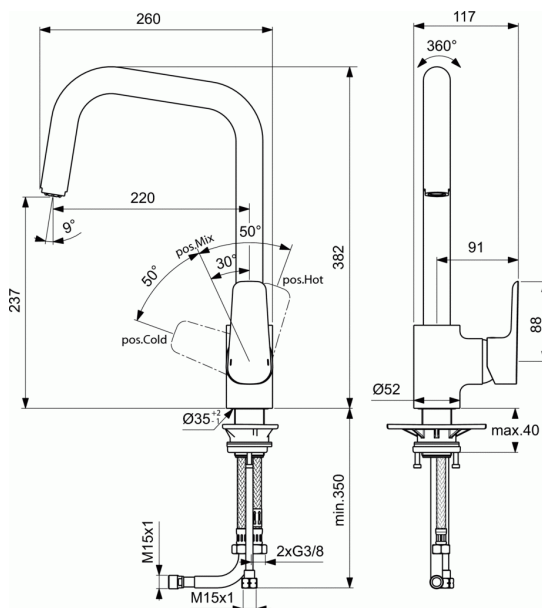

## One-hole kitchen mixer

### One-hole kitchen mixer

- High tubular spout
- With pull-down spray
- Easy-Fix fixation
- Fixation allows up to 45 mm thickness on the boards
- Flexible hoses G3/8" for water supply system connection
- 40 mm ceramic Click cartridge
- Hot water limiter
- Spout turn able 360°
- 1F pull- down spray
- Brass cast body
- Metal handle with red and blue indicator
- Noise class 1
- Comply with EN817, NF