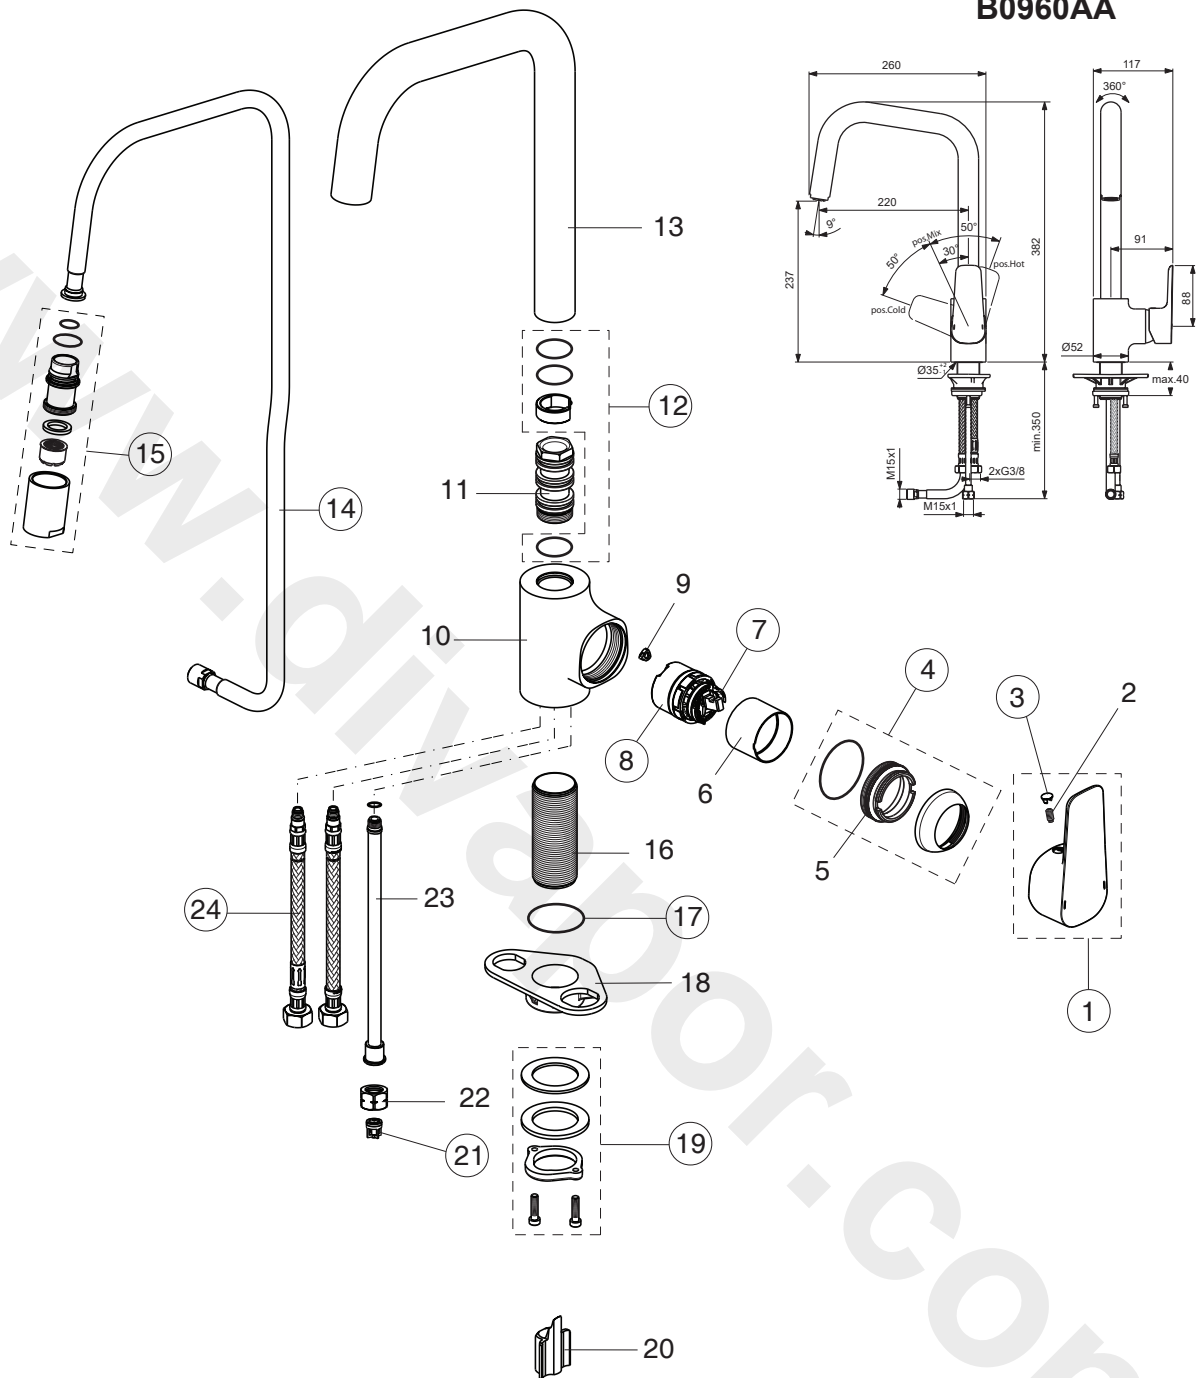

CERAPLAN III

B0960AA

Pos.	Signify	Spare parts-Nr	Quantity	Pos.	Signify	Spare parts-Nr	Quantity
1	Lever,w/logo-compl.	B961118AA	1 Pcs.	14	Hose L1500-M15x1	B961103NU	1 Pcs.
2	Screw M5x10		1 Pcs.	15	Pull-down spray	B961312AA	1 Pcs.
3	Cap decorative	B960473AA	1 Pcs.	16	Shank M33x1.5		1 Pcs.
4	Rosette-compl.	B961113AA	1 Pcs.	17	O-Ring Ø37.77x2.62	A962574NU	1 Pcs.
5	Screw M41x1.5/M46x1.5		1 Pcs.	18	U plate support bracket fixing kit		1 Pcs.
6	Insert		1 Pcs.	19	Connecting group	B960255NU	1 Set
7	Hot limit stop	A861181NU	1 Pcs.	20	Schlauchfuehrung		1 Pcs.
8	Cartridge Ø38mm-click	B961491NU	1 Pcs.	21	Rv-patrone	A960944NU	2 Pcs.
9	Pin		1 Pcs.	22	Nut M15x1		1 Pcs.
10	Body		1 Pcs.	23	Tube welded M8x1/L211		1 Pcs.
11	Nipple M26x1.5		1 Pcs.	24	Fl.hose G3/8,M8x1/L500	A962005NU	1 Pcs.
12	Sealing set for tub.spout	B960842NU	1 Set				
13	Tub.spout for kitchen pull-down		1 Pcs.				