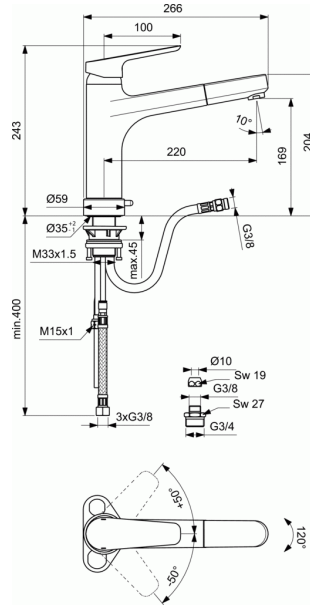

## One-hole kitchen mixer, with DWV

### One-hole kitchen mixer, with DWV

- High attached pull-out spout
- With Dish Washer Valve
- Easy-Fix fixation
- Fixation allows up to 45 mm thickness on the boards
- Fixation - socket for Dish Washer Valve
- Flexible hoses G3/8" for water supply system connection
- 35 mm ceramic cartridge
- Hot water limiter
- Turn able 120°
- 1F plastic pull-out spray
- Brass cast body
- Metal handle with red and blue indicator
- Aerator Perlator
- Noise class 1
- Comply with EN817, NF