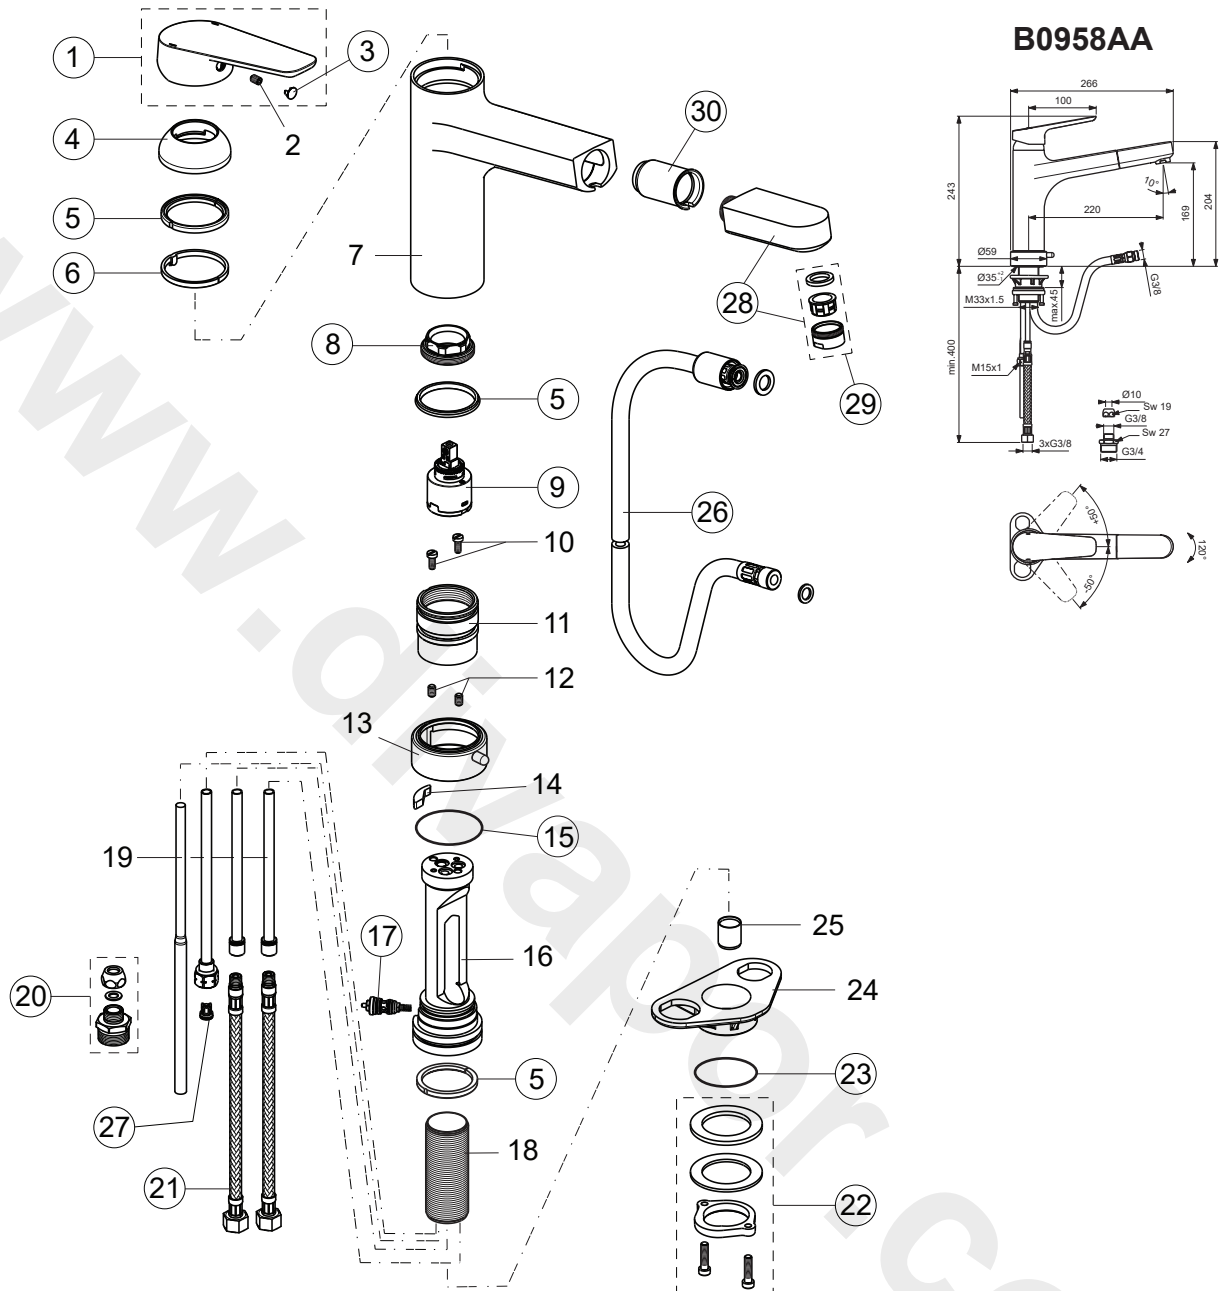

# CERAPLAN III

Pos.	Signify	Spare parts-Nr	Quantity	Pos.	Signify	Spare parts-Nr	Quantity
1	Lever,w/logo-compl.	A860978AA	1 Pcs.	19	Solder pipe L155mm		1 Pcs.
2	Screw M5x8		1 Pcs.	20	DWV coupler	B960249NU	1 Pcs.
3	Cap decorative	B960473AA	1 Pcs.	21	Flex pexhose G3/8;L400	B960474NU	1 Pcs.
4	Cap	A860979AA	1 Pcs.	22	Connecting group	B960255NU	1 Set
5	Sealring	A860980NU	1 Set	23	O-Ring Ø43x3	A961623NU	2 Pcs.
6	Ring slider,120°	B961310NU	1 Set	24	U plate support bracket fixing kit		1 Pcs.
7	Body		1 Pcs.	25	Bushing		1 Pcs.
8	Screw M37x1.5	A860981NU	1 Pcs.	26	Hose L1500mm-M15x1 plastic kit with weight	B960460NU	1 Pcs.
9	Cartridge Ø35mm	B961477NU	1 Pcs.	27	Rv-patrone	A960944NU	2 Pcs.
10	Screw M4x10		2 Pcs.	28	Handspray	B961052AA	1 Pcs.
11	Adapter		1 Pcs.	29	Casc.perlator M24x1-B	A960932AA	1 Pcs.
12	Screw M5x8		2 Pcs.	30	Plastic insert	A960911NU	1 Pcs.
13	Ring steering		1 Pcs.				
14	Insert		1 Pcs.				
15	O-RingØ39.34x2.62	A960331NU	1 Pcs.				
16	Manifold		1 Pcs.				
17	Valve	A962411NU	1 Pcs.				
18	Shank M33x1.5		1 Pcs.				
19	CU-pipe 8x130/10x0.75/L260mm		1 Pcs.				
	Solder pipe L147mm		2 Pcs.				