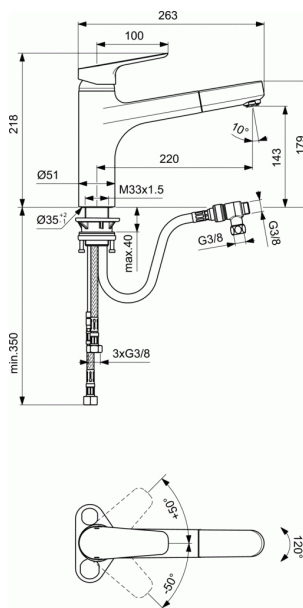

CERAPLAN III

One-hole kitchen mixer ND

One-hole kitchen mixer ND

- High attached pull-out spout
- Designed to operate at low pressure ND
- Easy-Fix fixation
- Fixation allows up to 45 mm thickness on the boards
- Flexible hoses G3/8" for water supply system connection
- 35 mm ceramic cartridge
- Hot water limiter
- Turn able 120°
- 1F plastic pull-out spray
- Brass cast body
- Metal handle with red and blue indicator
- Aerator Perlator
- Noise class 1
- Comply with EN817, NF
- The same ND - designed

FINISHES*

AA

* AA = Chrome

KEY FEATURES & BENEFITS