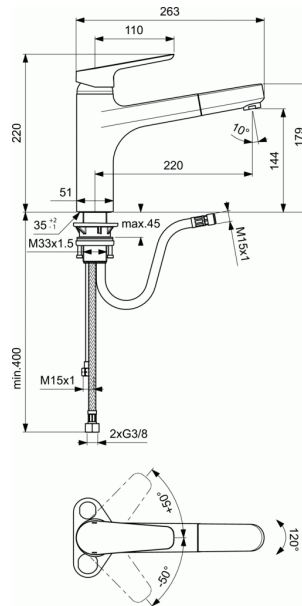

CERAPLAN III

One-hole kitchen mixer

One-hole kitchen mixer

- High attached pull-out spout
- Easy-Fix fixation
- Fixation allows up to 45 mm thickness on the boards
- Flexible hoses G3/8" for water supply system connection
- 35 mm ceramic cartridge
- Hot water limiter
- Turn able 120°
- 1F plastic pull-out spray
- Brass cast body
- Metal handle with red and blue indicator
- Aerator Perlator
- Noise class 1
- Comply with EN817, NF