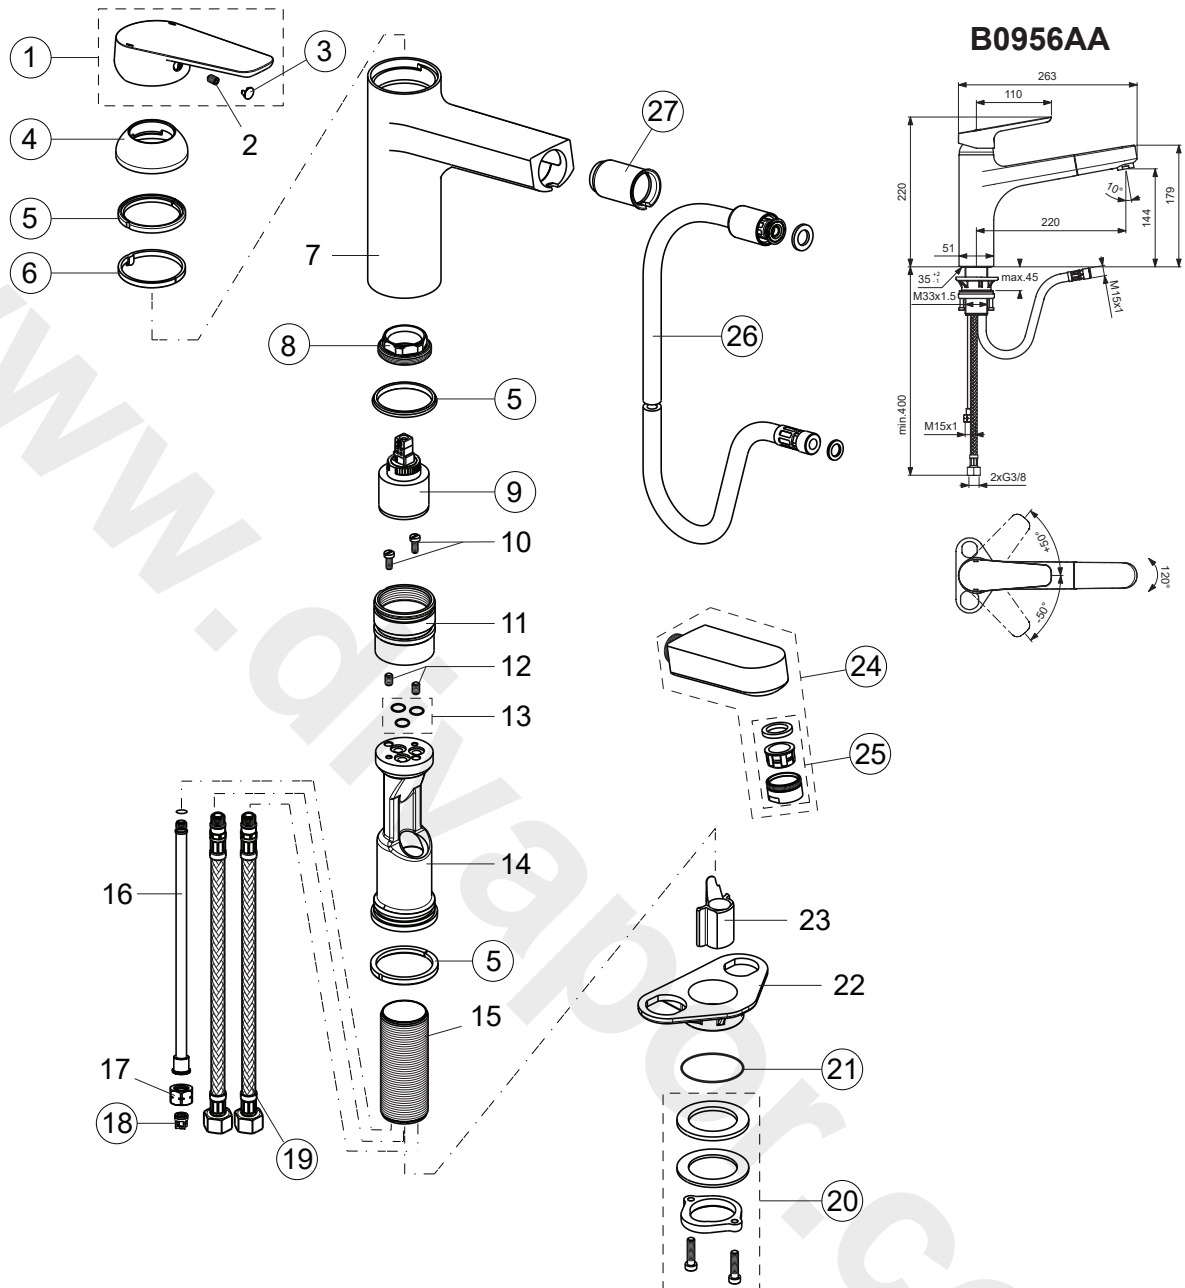

CERAPLAN III

Pos.	Signify	Spare parts-Nr	Quantity	Pos.	Signify	Spare parts-Nr	Quantity
1	Lever, w/logo-compl.	A860978AA	1 Pcs.	21	O-Ring Ø36.2x2.62	A962575NU	1 Pcs.
2	Screw M5x8	B960473AA	1 Pcs.	22	U plate support bracket fixing kit	A960932AA	1 Pcs.
3	Cap decorative	A860979AA	1 Pcs.	23	Schlauchfuehrung	B961052AA	1 Pcs.
4	Cap	B961310NU	1 Set	24	Handspray	A960932AA	1 Pcs.
5	Sealing		1 Set	25	Casc.perlator M24x1-B		1 Pcs.
6	Ring slider, 120°		1 Pcs.	26	Hose L1500mm-M15x1 plastic kit with weight	B960460NU	1 Pcs.
7	Body		1 Pcs.	27	Plastic insert	A960911NU	1 Pcs.
8	Screw M37x1.5	A860981NU	1 Pcs.				
9	Cartridge Ø35mm	B961477NU	1 Pcs.				
10	Screw M4x10		2 Pcs.				
11	Adapter		1 Pcs.				
12	Screw M5x8		2 Pcs.				
13	O-Ring-set		1 Set				
14	Manifold		1 Pcs.				
15	Shank M33x1.5		1 Pcs.				
16	Tube welded M10x1/ L156mm		2 Pcs.				
17	Tube welded M8x1/ L176mm		1 Pcs.				
18	Nut M15x1		1 Pcs.				
19	Rv-patrone	A960944NU	2 Pcs.				
20	Flex hose G3/8/L500	A962005NU	1 Pcs.				
21	Connecting group	B960255NU	1 Set				